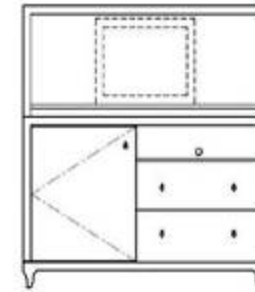

FURNITURE FOR THE HOSPITALITY INDUSTRY

hotel concepts ltd.

Broadway

Standard Pieces and Dimensions

total room solutions

BRO-100 Armoire
D24 xW40xH66 inches

BRO-101 Ex Armoire
D24xW40xH66 inches

BRO-102 Chest
D20xW38xH30 inches

BRO-103 Wardrobe
D24xW40xH72 inches

BRO-104 Fridge Chest
D24xW64xH40 inches

BRO-105 Fridge Stand
D22xW26xH53 inches

BRO-104H LCD Hutch
D6xW64xH30 inches

BRO-106 Night table
D18xW22xH24 inches

BRO-110 Chest with LCD Hutch
D20xW38xH60 inches

BRO-107 Desk
D24xW48xH30 inches

BRO-111 Lowboy
D24 xW60xH25 inches

BRO-112 Activity Table 32"
Dia 32x H30 inches

BRO-114 Parsons Table
D32xW32xH30 inches

BRO-108 Desk—no drawer
D24xW48xH30 inches

BRO-109 Ex Desk
D28xW54xH30 inches

BRO-119 King Headboard COM
D3xW80xH48 inches

BRO-120 Queen Headboard COM
D3xW80xH48 inches

BRO-121 Double Headboard COM
D3xW80xH48 inches

BRO-122 Mirror
D1.5xW20xH60 inches

BRO-123 Mirror
D1.5xW28xH40 inches