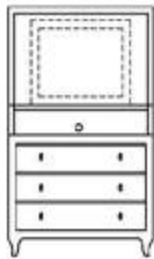

FURNITURE FOR THE HOSPITALITY INDUSTRY

hotel concepts ltd.

Broadway

Standard Pieces and Dimensions

total room solutions

BRO-100 Armoire
D24 xW40xH66 inches

BRO-101 Ex Armoire
D24xW40xH66 inches

BRO-102 Chest
D20xW38xH30 inches

BRO-103 Wardrobe
D24xW40xH72 inches

BRO-104 Fridge Chest
D24xW64xH40 inches

BRO-105 Fridge Stand
D22xW26xH53 inches

BRO-104H LCD Hutch
D6xW64xH30 inches

BRO-106 Night table
D18xW22xH24 inches

BRO-110 Chest with LCD Hutch
D20xW38xH60 inches

BRO-107 Desk
D24xW48xH30 inches

BRO-111 Lowboy
D24 xW60xH25 inches

BRO-112 Activity Table 32"
Dia 32x H30 inches

BRO-114 Parsons Table
D32xW32xH30 inches

BRO-108 Desk—no drawer
D24xW48xH30 inches

BRO-109 Ex Desk
D28xW54xH30 inches

BRO-113 Activity Table 34"
Dia 32x H30 inches

BRO-115 Coffee Table
D20xW42xH18 inches

BRO-116 End Table
D21xW24xH21 inches

BRO-117 Accent Table
Dia21xH21 inches

BRO-118 Luggage Bench
COM
D18xW30xH18 inches