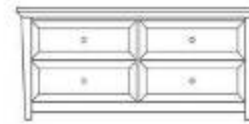

FURNITURE FOR THE HOSPITALITY INDUSTRY

hotel concepts ltd.

Burrard

Standard Pieces and Dimensions

total room solutions

Bur-100 Armoire
D24 x W40 x H66 inches

Bur-101 EX Armoire
D24 x W40 x H66 inches

Bur-102 Chest
D20 x W38 x H30 inches

Bur-103 Wardrobe
D24 x W40 x H72 inches

Bur-104 Fridge Chest
D24 x W84 x H40 inches

Bur-105 Fridge Stand
D22 x W26 x H53 inches

Bur-104H LCD Hutch
D6 x W64 x H30 inches

Bur-106 Night Table
D18 x W22 x H24 inches

Bur-110 Chest with LCD Hutch
D20 x W36 x H80 inches

Bur-107 Desk
D24 x W48 x H30 inches

Bur-111 Lowboy
D24 x W60 x H25 inches

Bur-112 Activity Table 32"
Dia 32 x H30 inches

Bur-114 Parsons Table
D32 x W32 x H30 inches

Bur-108 Desk—no drawer
D24 x W48 x H30 inches

Bur-109 EX Desk
D28 x W54 x H30 inches

Bur-113 Activity Table 34"
Dia 34 x H30 inches

Bur-115 Coffee Table
D20 x W42 x H18 inches

Bur-116 End Table
D21 x W24 x H24 inches