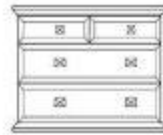

FURNITURE FOR THE HOSPITALITY INDUSTRY

hotel concepts ltd.

Burrard

Standard Pieces and Dimensions

total room solutions

Bur-100 Armoire
D24 x W40 x H66 inches

Bur-101 EX Armoire
D24 x W40 x H66 inches

Bur-102 Chest
D20 x W38 x H30 inches

Bur-103 Wardrobe
D24 x W40 x H72 inches

Bur-104 Fridge Chest
D24 x W84 x H40 inches

Bur-105 Fridge Stand
D22 x W26 x H53 inches

Bur-104H LCD Hutch
D6 x W64 x H30 inches

Bur-106 Night Table
D18 x W22 x H24 inches

Bur-110 Chest with LCD Hutch
D20 x W36 x H80 inches

Bur-107 Desk
D24 x W48 x H30 inches

Bur-111 Lowboy
D24 x W60 x H25 inches

Bur-112 Activity Table 32"
Dia 32 x H30 inches

Bur-114 Parsons Table
D32 x W32 x H30 inches

Bur-122 Mirror
D1.5 x W20 x H80 inches

Bur-123 Mirror
D1.5 x W28 x H40 inches

Burrard series