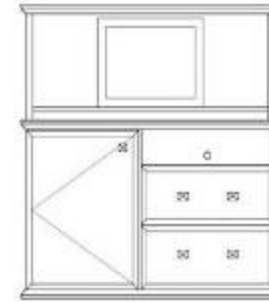

FURNITURE FOR THE HOSPITALITY INDUSTRY

hotel concepts ltd.

Burrard

Standard Pieces and Dimensions

total room solutions

Bur-100 Armoire
D24 x W40 x H66 inches

Bur-101 EX Armoire
D24 x W40 x H66 inches

Bur-102 Chest
D20 x W38 x H30 inches

Bur-103 Wardrobe
D24 x W40 x H72 inches

Bur-104 Fridge Chest
D24 x W84 x H40 inches

Bur-105 Fridge Stand
D22 x W26 x H53 inches

Bur-104H LCD Hutch
D6 x W64 x H30 inches

Bur-106 Night Table
D18 x W22 x H24 inches

Bur-110 Chest with LCD Hutch
D20 x W36 x H80 inches

Bur-107 Desk
D24 x W48 x H30 inches

Bur-111 Lowboy
D24 x W60 x H25 inches

Bur-112 Activity Table 32"
Dia 32 x H30 inches

Bur-114 Parsons Table
D32 x W32 x H30 inches

Bur-122 Mirror
D1.5 x W20 x H80 inches

Bur-123 Mirror
D1.5 x W28 x H40 inches

Burrard series