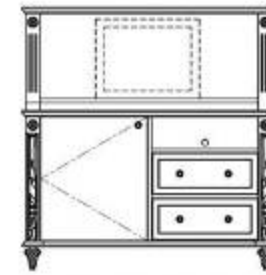

**FURNITURE FOR THE HOSPITALITY INDUSTRY**

**Crowne Mansion**

Standard Pieces and Dimensions

total room solutions

**Bur-100 Armoire**  
D24 x W40 x H88 inches

**Bur-101 EX Armoire**  
D24 x W40 x H88 inches

**Bur-102 Chest**  
D20 x W38 x H30 inches

**Bur-103 Wardrobe**  
D24 x W40 x H72 inches

**Bur-104 Fridge Chest**  
D24 x W64 x H40 inches

**Bur-105 Fridge Stand**  
D22 x W26 x H53 inches

**Bur-106 Night Table**  
D18 x W22 x H24 inches

**Bur-110 Chest with LCD Hutch**  
D20 x W38 x H80 inches

**Bur-107 Desk**  
D24 x W48 x H30 inches

**Bur-111 Lowboy**  
D24 x W80 x H25 inches

**Bur-112 Activity Table 32\"/>**

**Bur-114 Parsons Table**  
D32 x W32 x H30 inches

**Bur-122 Mirror**  
D1.5 x W20 x H80 inches

**Bur-123 Mirror**  
D1.5 x W28 x H40 inches

Crowne Mansion series