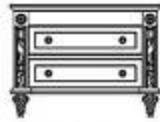

**FURNITURE FOR THE HOSPITALITY INDUSTRY**

**Crowne Mansion**

Standard Pieces and Dimensions

total room solutions

**Bur-100 Armoire**  
D24 x W40 x H88 inches

**Bur-101 EX Armoire**  
D24 x W40 x H88 inches

**Bur-102 Chest**  
D20 x W38 x H30 inches

**Bur-103 Wardrobe**  
D24 x W40 x H72 inches

**Bur-104 Fridge Chest**  
D24 x W64 x H40 inches

**Bur-105 Fridge Stand**  
D22 x W26 x H53 inches

**Bur-106 Night Table**  
D18 x W22 x H24 inches