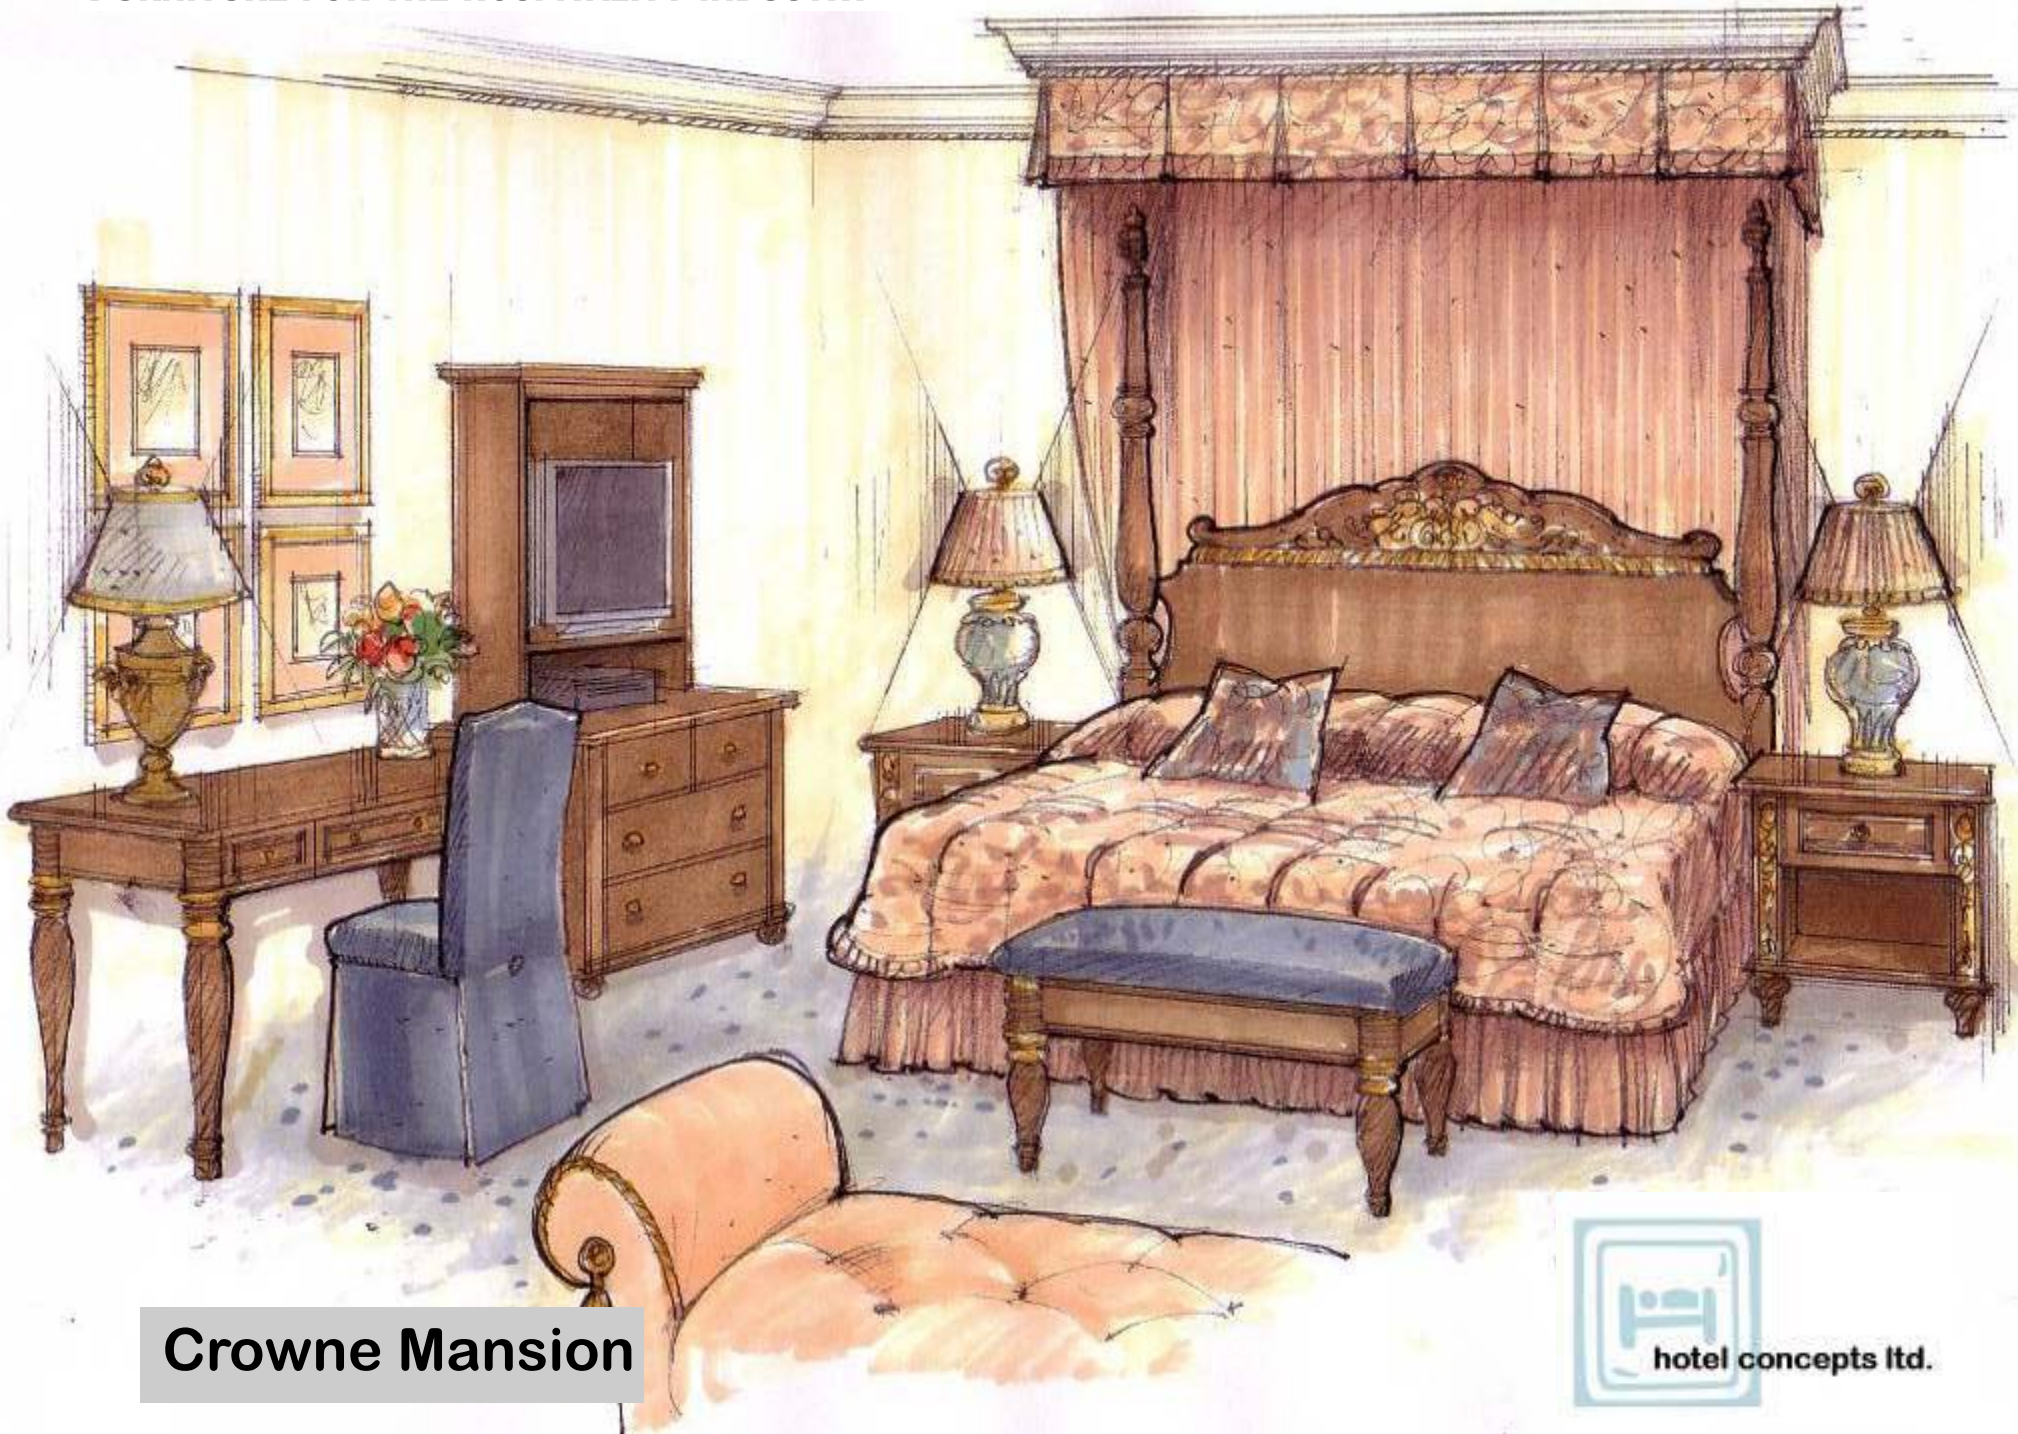

**FURNITURE FOR THE HOSPITALITY INDUSTRY**

**Crowne Mansion**

Standard Pieces and Dimensions

total room solutions

**Bur-100 Armoire**  
D24 x W40 x H88 inches

**Bur-101 EX Armoire**  
D24 x W40 x H88 inches

**Bur-102 Chest**  
D20 x W38 x H30 inches

**Bur-103 Wardrobe**  
D24 x W40 x H72 inches

**Bur-104 Fridge Chest**  
D24 x W64 x H40 inches

**Bur-105 Fridge Stand**  
D22 x W26 x H53 inches

**Bur-106 Night Table**  
D18 x W22 x H24 inches