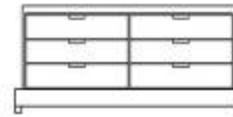

# Standard Pieces and Dimensions

total room solutions

**FR-100 Armoire**  
D24 xW40xH66 inches

**FR-101 Ex Armoire**  
D24xW40xH66 inches

**FR-102 Chest**  
D20xW38xH30 inches

**FR-103 Wardrobe**  
D24xW40xH72 inches

**FR-104 Fridge Chest**  
D24xW64xH40 inches

**FR-105 Fridge Stand**  
D22xW26xH53 inches

**FR-104H LCD Hutch**  
D6xW64xH30 inches

**FR-106 Night table**  
D18xW22xH24 inches

**FR-110 Chest with LCD Hutch**  
D20xW38xH60 inches

**FR-107 Desk**  
D24xW48xH30 inches

**FR-111 Lowboy**  
D24 xW60xH25 inches

**FR-112 Activity Table 32"**  
Dia 32x H30 inches

**FR-114 Parsons Table**  
D32xW32xH30 inches

**FR-113 Activity Table 34"**  
Dia 32x H30 inches