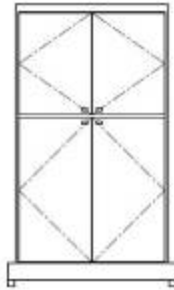

# Standard Pieces and Dimensions

total room solutions

**FR-100 Armoire**  
D24 xW40xH66 inches

**FR-101 Ex Armoire**  
D24xW40xH66 inches

**FR-102 Chest**  
D20xW38xH30 inches

**FR-103 Wardrobe**  
D24xW40xH72 inches

**FR-104 Fridge Chest**  
D24xW64xH40 inches

**FR-105 Fridge Stand**  
D22xW26xH53 inches

**FR-104H LCD Hutch**  
D6xW64xH30 inches

**FR-106 Night table**  
D18xW22xH24 inches

**FR-110 Chest with LCD Hutch**  
D20xW38xH60 inches

**FR-107 Desk**  
D24xW48xH30 inches

**FR-111 Lowboy**  
D24 xW60xH25 inches

**FR-112 Activity Table 32"**  
Dia 32x H30 inches

**FR-114 Parsons Table**  
D32xW32xH30 inches

**FR-113 Activity Table 34"**  
Dia 32x H30 inches

**FR-122 Mirror**  
D1.5xW20xH60 inches

**FR-123 Mirror**  
D1.5xW28xH40 inches

Fraser series