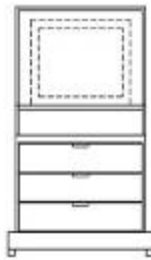

# Standard Pieces and Dimensions

total room solutions

**FR-100 Armoire**  
D24 xW40xH66 inches

**FR-101 Ex Armoire**  
D24xW40xH66 inches

**FR-102 Chest**  
D20xW38xH30 inches

**FR-103 Wardrobe**  
D24xW40xH72 inches

**FR-104 Fridge Chest**  
D24xW64xH40 inches

**FR-105 Fridge Stand**  
D22xW26xH53 inches

**FR-104H LCD Hutch**  
D6xW64xH30 inches

**FR-106 Night table**  
D18xW22xH24 inches

**FR-110 Chest with LCD Hutch**  
D20xW38xH60 inches

**FR-107 Desk**  
D24xW48xH30 inches

**FR-111 Lowboy**  
D24 xW60xH25 inches

**FR-112 Activity Table 32"**  
Dia 32x H30 inches

**FR-114 Parsons Table**  
D32xW32xH30 inches

**FR-113 Activity Table 34"**  
Dia 32x H30 inches

**FR-122 Mirror**  
D1.5xW20xH60 inches

**FR-123 Mirror**  
D1.5xW28xH40 inches

Fraser series