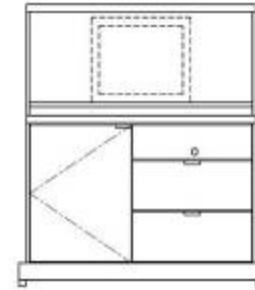

# Standard Pieces and Dimensions

total room solutions

**FR-100 Armoire**  
D24 xW40xH66 inches

**FR-101 Ex Armoire**  
D24xW40xH66 inches

**FR-102 Chest**  
D20xW38xH30 inches

**FR-103 Wardrobe**  
D24xW40xH72 inches

**FR-104 Fridge Chest**  
D24xW64xH40 inches

**FR-105 Fridge Stand**  
D22xW26xH53 inches

**FR-104H LCD Hutch**  
D6xW64xH30 inches

**FR-106 Night table**  
D18xW22xH24 inches

**FR-110 Chest with LCD Hutch**  
D20xW38xH60 inches

**FR-107 Desk**  
D24xW48xH30 inches

**FR-111 Lowboy**  
D24 xW60xH25 inches

**FR-112 Activity Table 32"**  
Dia 32x H30 inches

**FR-114 Parsons Table**  
D32xW32xH30 inches

**FR-113 Activity Table 34"**  
Dia 32x H30 inches

**FR-122 Mirror**  
D1.5xW20xH60 inches

**FR-123 Mirror**  
D1.5xW28xH40 inches

Fraser series