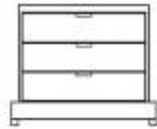

# Standard Pieces and Dimensions

total room solutions

**FR-100 Armoire**  
D24 xW40xH66 inches

**FR-101 Ex Armoire**  
D24xW40xH66 inches

**FR-102 Chest**  
D20xW38xH30 inches

**FR-103 Wardrobe**  
D24xW40xH72 inches

**FR-104 Fridge Chest**  
D24xW64xH40 inches

**FR-105 Fridge Stand**  
D22xW26xH53 inches

**FR-104H LCD Hutch**  
D6xW64xH30 inches

**FR-106 Night table**  
D18xW22xH24 inches

**FR-110 Chest with LCD Hutch**  
D20xW38xH60 inches

**FR-107 Desk**  
D24xW48xH30 inches

**FR-111 Lowboy**  
D24 xW60xH25 inches

**FR-112 Activity Table 32"**  
Dia 32x H30 inches

**FR-114 Parsons Table**  
D32xW32xH30 inches

**FR-113 Activity Table 34"**  
Dia 32x H30 inches

**FR-122 Mirror**  
D1.5xW20xH60 inches

**FR-123 Mirror**  
D1.5xW28xH40 inches

Fraser series