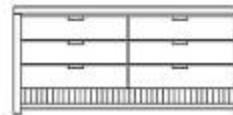

FURNITURE FOR THE HOSPITALITY INDUSTRY

hotel concepts ltd.

High Ridge

Standard Pieces and Dimensions

total room solutions

HR-100 Armoire
D24 xW40xH66 inches

HR101 Ex Armoire
D24xW40xH66 inches

H-102 Chest
D20xW38xH30 inches

HR-103 Wardrobe
D24xW40xH72 inches

HR-104 Fridge Chest
D24xW64xH40 inches

HR-105 Fridge Stand
D22xW26xH53 inches

HR-104H LCD Hutch
D6xW64xH30 inches

HR106 Night table
D18xW22xH24 inches

HR-110 Chest with LCD Hutch
D20xW36xH60 inches

HR-107 Desk
D24xW46xH30 inches

HR-111 Lowboy
D24 xW60xH25 inches

HR-112 Activity Table 32"
Dia 32x H30 inches

HR-114 Parsons Table
D32xW32xH30 inches

HR-108 Desk—no drawer
D24xW46xH30 inches

HR-109 Ex Desk
D28xW54xH30 inches