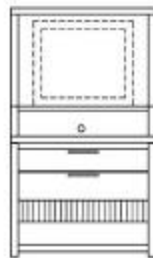

FURNITURE FOR THE HOSPITALITY INDUSTRY

hotel concepts ltd.

High Ridge

Standard Pieces and Dimensions

total room solutions

HR-100 Armoire
D24 xW40xH66 inches

HR101 Ex Armoire
D24xW40xH66 inches

H-102 Chest
D20xW38xH30 inches

HR-103 Wardrobe
D24xW40xH72 inches

HR-104 Fridge Chest
D24xW64xH40 inches

HR-105 Fridge Stand
D22xW26xH53 inches

HR-104H LCD Hutch
D6xW64xH30 inches

HR106 Night table
D18xW22xH24 inches

HR-110 Chest with LCD Hutch
D20xW36xH60 inches

HR-107 Desk
D24xW46xH30 inches

HR-111 Lowboy
D24 xW60xH25 inches

HR-112 Activity Table 32"
Dia 32x H30 inches

HR-114 Parsons Table
D32xW32xH30 inches

HR-108 Desk—no drawer
D24xW46xH30 inches

HR-109 Ex Desk
D28xW54xH30 inches

HR-113 Activity Table 34"
Dia 32x H30 inches

HR-122 Mirror
D1.5xW20xH60 inches

HR-123 Mirror
D1.5xW28xH40 inches

HR-115 Coffee Table
D20xW42xH18 inches

HR-116 End Table
D21xW24xH21 inches

HR-117 Accent Table
Dia21xH21 inches