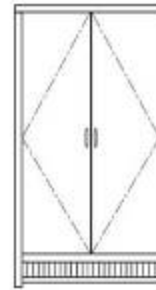

FURNITURE FOR THE HOSPITALITY INDUSTRY

hotel concepts ltd.

High Ridge

Standard Pieces and Dimensions

total room solutions

HR-100 Armoire
D24 xW40xH66 inches

HR101 Ex Armoire
D24xW40xH66 inches

H-102 Chest
D20xW38xH30 inches

HR-103 Wardrobe
D24xW40xH72 inches

HR-104 Fridge Chest
D24xW64xH40 inches

HR-105 Fridge Stand
D22xW26xH53 inches

HR-104H LCD Hutch
D6xW64xH30 inches

HR106 Night table
D18xW22xH24 inches

HR-110 Chest with LCD Hutch
D20xW36xH60 inches

HR-107 Desk
D24xW46xH30 inches

HR-111 Lowboy
D24 xW60xH25 inches

HR-112 Activity Table 32"
Dia 32x H30 inches

HR-114 Parsons Table
D32xW32xH30 inches

HR-108 Desk—no drawer
D24xW46xH30 inches

HR-109 Ex Desk
D28xW54xH30 inches

HR-113 Activity Table 34"
Dia 32x H30 inches

HR-122 Mirror
D1.5xW20xH60 inches

HR-123 Mirror
D1.5xW28xH40 inches

HR-115 Coffee Table
D20xW42xH18 inches

HR-116 End Table
D21xW24xH21 inches

HR-117 Accent Table
Dia21xH21 inches