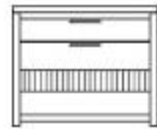

FURNITURE FOR THE HOSPITALITY INDUSTRY

hotel concepts ltd.

High Ridge

Standard Pieces and Dimensions

total room solutions

HR-100 Armoire
D24 xW40xH66 inches

HR101 Ex Armoire
D24xW40xH66 inches

H-102 Chest
D20xW38xH30 inches

HR-103 Wardrobe
D24xW40xH72 inches

HR-104 Fridge Chest
D24xW64xH40 inches

HR-105 Fridge Stand
D22xW26xH53 inches

HR-104H LCD Hutch
D6xW64xH30 inches

HR106 Night table
D18xW22xH24 inches

HR-110 Chest with LCD Hutch
D20xW36xH60 inches