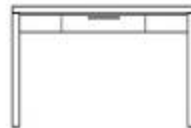

FURNITURE FOR THE HOSPITALITY INDUSTRY

hotel concepts ltd.

High Ridge

Standard Pieces and Dimensions

total room solutions

HR-100 Armoire
D24 xW40xH66 inches

HR101 Ex Armoire
D24xW40xH66 inches

H-102 Chest
D20xW38xH30 inches

HR-103 Wardrobe
D24xW40xH72 inches

HR-104 Fridge Chest
D24xW64xH40 inches

HR-105 Fridge Stand
D22xW26xH53 inches

HR-104H LCD Hutch
D6xW64xH30 inches

HR106 Night table
D18xW22xH24 inches

HR-110 Chest with LCD Hutch
D20xW36xH60 inches

HR-107 Desk
D24xW46xH30 inches

HR-111 Lowboy
D24 xW60xH25 inches

HR-112 Activity Table 32"
Dia 32x H30 inches

HR-114 Parsons Table
D32xW32xH30 inches

HR-108 Desk—no drawer
D24xW46xH30 inches

HR-109 Ex Desk
D28xW54xH30 inches

HR-113 Activity Table 34"
Dia 32x H30 inches

HR-122 Mirror
D1.5xW20xH60 inches

HR-123 Mirror
D1.5xW28xH40 inches

HR-115 Coffee Table
D20xW42xH18 inches

HR-116 End Table
D21xW24xH21 inches

HR-117 Accent Table
Dia21xH21 inches