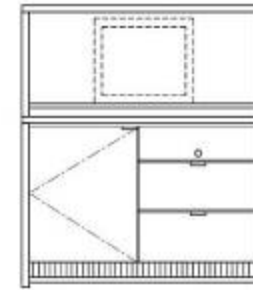

FURNITURE FOR THE HOSPITALITY INDUSTRY

hotel concepts ltd.

High Ridge

Standard Pieces and Dimensions

total room solutions

HR-100 Armoire
D24 xW40xH66 inches

HR101 Ex Armoire
D24xW40xH66 inches

H-102 Chest
D20xW38xH30 inches

HR-103 Wardrobe
D24xW40xH72 inches

HR-104 Fridge Chest
D24xW64xH40 inches

HR-105 Fridge Stand
D22xW26xH53 inches

HR-104H LCD Hutch
D6xW64xH30 inches

HR106 Night table
D18xW22xH24 inches

HR-110 Chest with LCD Hutch
D20xW36xH60 inches

HR-107 Desk
D24xW46xH30 inches

HR-111 Lowboy
D24 xW60xH25 inches

HR-112 Activity Table 32"
Dia 32x H30 inches

HR-114 Parsons Table
D32xW32xH30 inches

HR-108 Desk—no drawer
D24xW46xH30 inches

HR-109 Ex Desk
D28xW54xH30 inches

HR-113 Activity Table 34"
Dia 32x H30 inches

HR-122 Mirror
D1.5xW20xH60 inches

HR-123 Mirror
D1.5xW28xH40 inches

HR-115 Coffee Table
D20xW42xH18 inches

HR-116 End Table
D21xW24xH21 inches

HR-117 Accent Table
Dia21xH21 inches