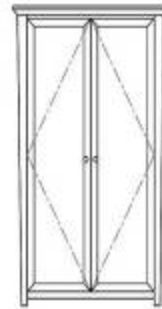

FURNITURE FOR THE HOSPITALITY INDUSTRY

hotel concepts ltd.

Kensington

Standard Pieces and Dimensions

total room solutions

KS-100 Armoire
D24 xW40xH66 inches

KS-101 Ex Armoire
D24xW40xH66 inches

KS-102 Chest
D20xW38xH30 inches

KS-103 Wardrobe
D24xW40xH72 inches

KS-104 Fridge Chest
D24xW64xH40 inches

KS-105 Fridge Stand
D22xW26xH53 inches

KS-106 Night table
D18xW22xH24 inches

KS-110 Chest with LCD Hutch
D20xW38xH60 inches

KS-107 Desk
D24xW46xH30 inches

KS-111 Lowboy
D24 xW60xH25 inches

KS-112 Activity Table 32"
Dia 32x H30 inches

KS-114 Parsons Table
D32xW32xH30 inches

KS-104H LCD Hutch
D6xW64xH30 inches

KS-108 Desk—no drawer
D24xW46xH30 inches

KS-109 Ex Desk
D28xW54xH30 inches

KS-120 Queen Headboard COM
D3xW80xH48 inches

KS-121 Double Headboard COM
D3xW80xH48 inches

KS-122 Mirror
D1.5xW20xH60 inches

KS-123 Mirror
D1.5xW28xH40 inches