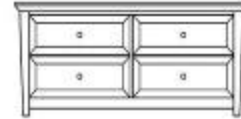

FURNITURE FOR THE HOSPITALITY INDUSTRY

hotel concepts ltd.

Kensington

Standard Pieces and Dimensions

total room solutions

KS-100 Armoire
D24 xW40xH66 inches

KS-101 Ex Armoire
D24xW40xH66 inches

KS-102 Chest
D20xW38xH30 inches

KS-103 Wardrobe
D24xW40xH72 inches

KS-104 Fridge Chest
D24xW64xH40 inches

KS-105 Fridge Stand
D22xW26xH53 inches

KS-106 Night table
D18xW22xH24 inches

KS-110 Chest with LCD Hutch
D20xW38xH60 inches

KS-107 Desk
D24xW46xH30 inches

KS-111 Lowboy
D24 xW60xH25 inches

KS-112 Activity Table 32"
Dia 32x H30 inches

KS-114 Parsons Table
D32xW32xH30 inches

KS-104H LCD Hutch
D6xW64xH30 inches

KS-108 Desk—no drawer
D24xW46xH30 inches

KS-109 Ex Desk
D28xW54xH30 inches

KS-113 Activity Table 34"
Dia 32x H30 inches

KS-115 Coffee Table
D20xW42xH18 inches

KS-116 End Table
D21xW24xH21 inches

KS-117 Accent Table
Dia21xH21 inches

KS-118 Luggage Bench COM
D18xW30xH18 inches

KS-119 King Headboard COM
D3xW80xH48 inches