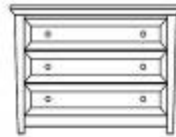

FURNITURE FOR THE HOSPITALITY INDUSTRY

hotel concepts ltd.

Kensington

Standard Pieces and Dimensions

total room solutions

KS-100 Armoire
D24 xW40xH66 inches

KS-101 Ex Armoire
D24xW40xH66 inches

KS-102 Chest
D20xW38xH30 inches

KS-103 Wardrobe
D24xW40xH72 inches

KS-104 Fridge Chest
D24xW64xH40 inches

KS-105 Fridge Stand
D22xW26xH53 inches

KS-106 Night table
D18xW22xH24 inches

KS-110 Chest with LCD Hutch
D20xW38xH60 inches

KS-107 Desk
D24xW46xH30 inches

KS-111 Lowboy
D24 xW60xH25 inches

KS-112 Activity Table 32"
Dia 32x H30 inches

KS-114 Parsons Table
D32xW32xH30 inches

KS-104H LCD Hutch
D6xW64xH30 inches

KS-108 Desk—no drawer
D24xW46xH30 inches

KS-109 Ex Desk
D28xW54xH30 inches

KS-120 Queen Headboard COM
D3xW80xH48 inches

KS-121 Double Headboard COM
D3xW80xH48 inches

KS-122 Mirror
D1.5xW20xH60 inches

KS-123 Mirror
D1.5xW28xH40 inches