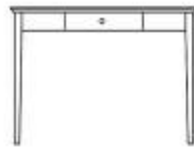

FURNITURE FOR THE HOSPITALITY INDUSTRY

hotel concepts ltd.

Kensington

Standard Pieces and Dimensions

total room solutions

KS-100 Armoire
D24 xW40xH66 inches

KS-101 Ex Armoire
D24xW40xH66 inches

KS-102 Chest
D20xW38xH30 inches

KS-103 Wardrobe
D24xW40xH72 inches

KS-104 Fridge Chest
D24xW64xH40 inches

KS-105 Fridge Stand
D22xW26xH53 inches

KS-106 Night table
D18xW22xH24 inches

KS-110 Chest with LCD Hutch
D20xW38xH60 inches

KS-107 Desk
D24xW46xH30 inches

KS-111 Lowboy
D24 xW60xH25 inches

KS-112 Activity Table 32"
Dia 32x H30 inches

KS-114 Parsons Table
D32xW32xH30 inches

KS-104H LCD Hutch
D6xW64xH30 inches

KS-108 Desk—no drawer
D24xW46xH30 inches

KS-109 Ex Desk
D28xW54xH30 inches

KS-113 Activity Table 34"
Dia 32x H30 inches

KS-115 Coffee Table
D20xW42xH18 inches

KS-116 End Table
D21xW24xH21 inches

KS-117 Accent Table
Dia21xH21 inches

KS-118 Luggage Bench COM
D18xW30xH18 inches

KS-119 King Headboard COM
D3xW80xH48 inches