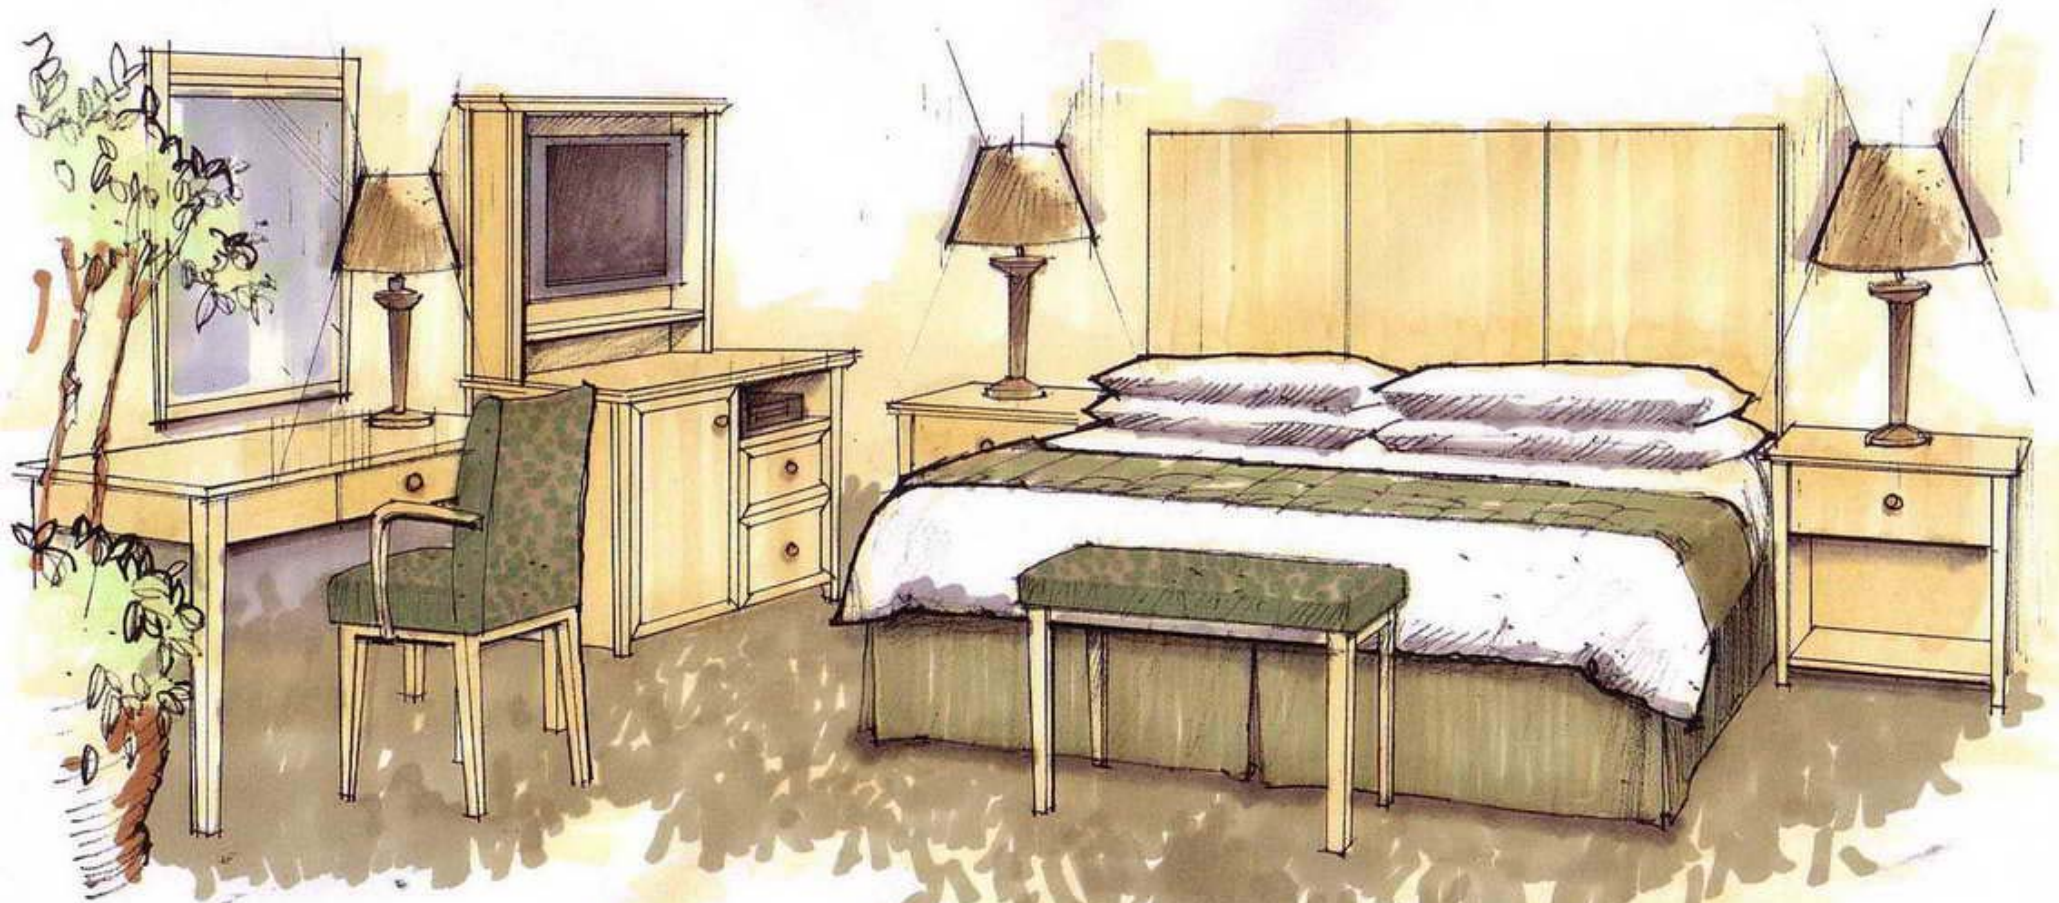

FURNITURE FOR THE HOSPITALITY INDUSTRY

hotel concepts ltd.

Kensington

Standard Pieces and Dimensions

total room solutions

KS-100 Armoire
D24 xW40xH66 inches

KS-101 Ex Armoire
D24xW40xH66 inches

KS-102 Chest
D20xW38xH30 inches

KS-103 Wardrobe
D24xW40xH72 inches

KS-104 Fridge Chest
D24xW64xH40 inches

KS-105 Fridge Stand
D22xW26xH53 inches

KS-106 Night table
D18xW22xH24 inches

KS-110 Chest with LCD Hutch
D20xW38xH60 inches

KS-107 Desk
D24xW46xH30 inches

KS-120 Queen Headboard COM
D3xW80xH48 inches

KS-121 Double Headboard COM
D3xW80xH48 inches

KS-122 Mirror
D1.5xW20xH60 inches

KS-123 Mirror
D1.5xW28xH40 inches