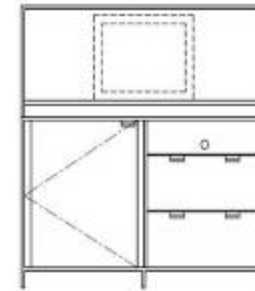

FURNITURE FOR THE HOSPITALITY INDUSTRY

hotel concepts ltd.

Plaza

Standard Pieces and Dimensions

total room solutions

PZ-100 Armoire
D24 xW40xH66 inches

PZ-101 Ex Armoire
D24xW40xH66 inches

PZ-102 Chest
D20xW38xH30 inches

PZ-103 Wardrobe
D24xW40xH72 inches

PZ-104 Fridge Chest
D24xW64xH40 inches

PZ-105 Fridge Stand
D22xW26xH53 inches

PZ-104H LCD Hutch
D6xW64xH30 inches

NL-106 Night table
D18xW22xH24 inches

NL-110 Chest with LCD Hutch
D20xW38xH60 inches

PZ-107 Desk
D24xW46xH30 inches

PZ-111 Lowboy
D24 xW60xH25 inches

PZ-112 Activity Table 32"

PZ-114 Parsons Table
D32xW32xH30 inches

PZ-113 Activity Table 34"
Dia 32x H30 inches

PZ-108 Desk—no drawer
D24xW46xH30 inches

PZ-120 Queen Headboard COM
D3xW80xH48 inches

PZ-121 Double Headboard COM
D3xW80xH48 inches

PZ-122 Mirror
D1.5xW20xH60 inches

PZ-123 Mirror
D1.5xW28xH40 inches

Plaza series