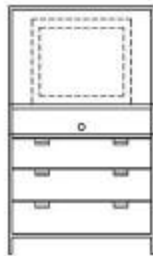

FURNITURE FOR THE HOSPITALITY INDUSTRY

hotel concepts ltd.

Plaza

Standard Pieces and Dimensions

total room solutions

PZ-100 Armoire
D24 xW40xH66 inches

PZ-101 Ex Armoire
D24xW40xH66 inches

PZ-102 Chest
D20xW38xH30 inches

PZ-103 Wardrobe
D24xW40xH72 inches

PZ-104 Fridge Chest
D24xW64xH40 inches

PZ-105 Fridge Stand
D22xW26xH53 inches

PZ-104H LCD Hutch
D6xW64xH30 inches

NL-106 Night table
D18xW22xH24 inches

NL-110 Chest with LCD Hutch
D20xW38xH60 inches

PZ-107 Desk
D24xW46xH30 inches

PZ-111 Lowboy
D24 xW60xH25 inches

PZ-112 Activity Table 32"

PZ-114 Parsons Table
D32xW32xH30 inches

PZ-113 Activity Table 34"
Dia 32x H30 inches

PZ-108 Desk—no drawer
D24xW46xH30 inches

PZ-109 Ex Desk
D28xW54xH30 inches

PZ-115 Coffee Table
D20xW42xH18 inches

PZ-116 End Table
D21xW24xH21 inches

PZ-117 Accent Table
Dia21xH21 inches

PZ-118 Luggage Bench COM
D18xW30xH18 inches

PZ-119 King Headboard COM
D3xW80xH48 inches