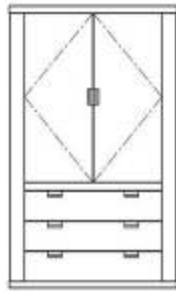

FURNITURE FOR THE HOSPITALITY INDUSTRY

hotel concepts ltd.

Plaza

Standard Pieces and Dimensions

total room solutions

PZ-100 Armoire
D24 xW40xH66 inches

PZ-101 Ex Armoire
D24xW40xH66 inches

PZ-102 Chest
D20xW38xH30 inches

PZ-103 Wardrobe
D24xW40xH72 inches

PZ-104 Fridge Chest
D24xW64xH40 inches

PZ-105 Fridge Stand
D22xW26xH53 inches

PZ-104H LCD Hutch
D6xW64xH30 inches

NL-106 Night table
D18xW22xH24 inches

NL-110 Chest with LCD Hutch
D20xW38xH60 inches

PZ-107 Desk
D24xW46xH30 inches

PZ-111 Lowboy
D24 xW60xH25 inches

PZ-112 Activity Table 32"

PZ-114 Parsons Table
D32xW32xH30 inches

PZ-113 Activity Table 34"
Dia 32x H30 inches

PZ-108 Desk—no drawer
D24xW46xH30 inches

PZ-120 Queen Headboard COM
D3xW80xH48 inches

PZ-121 Double Headboard COM
D3xW80xH48 inches

PZ-122 Mirror
D1.5xW20xH60 inches

PZ-123 Mirror
D1.5xW28xH40 inches

Plaza series