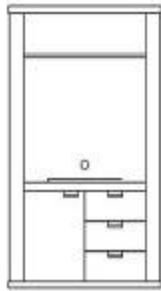

FURNITURE FOR THE HOSPITALITY INDUSTRY

hotel concepts ltd.

Plaza

Standard Pieces and Dimensions

total room solutions

PZ-100 Armoire
D24 xW40xH66 inches

PZ-101 Ex Armoire
D24xW40xH66 inches

PZ-102 Chest
D20xW38xH30 inches

PZ-103 Wardrobe
D24xW40xH72 inches

PZ-104 Fridge Chest
D24xW64xH40 inches

PZ-105 Fridge Stand
D22xW26xH53 inches

PZ-104H LCD Hutch
D6xW64xH30 inches

NL-106 Night table
D18xW22xH24 inches

NL-110 Chest with LCD Hutch
D20xW38xH60 inches

PZ-107 Desk
D24xW46xH30 inches

PZ-111 Lowboy
D24 xW60xH25 inches

PZ-112 Activity Table 32"

PZ-114 Parsons Table
D32xW32xH30 inches

PZ-113 Activity Table 34"
Dia 32x H30 inches

PZ-108 Desk—no drawer
D24xW46xH30 inches

PZ-120 Queen Headboard COM
D3xW80xH48 inches

PZ-121 Double Headboard COM
D3xW80xH48 inches

PZ-122 Mirror
D1.5xW20xH60 inches

PZ-123 Mirror
D1.5xW28xH40 inches

Plaza series