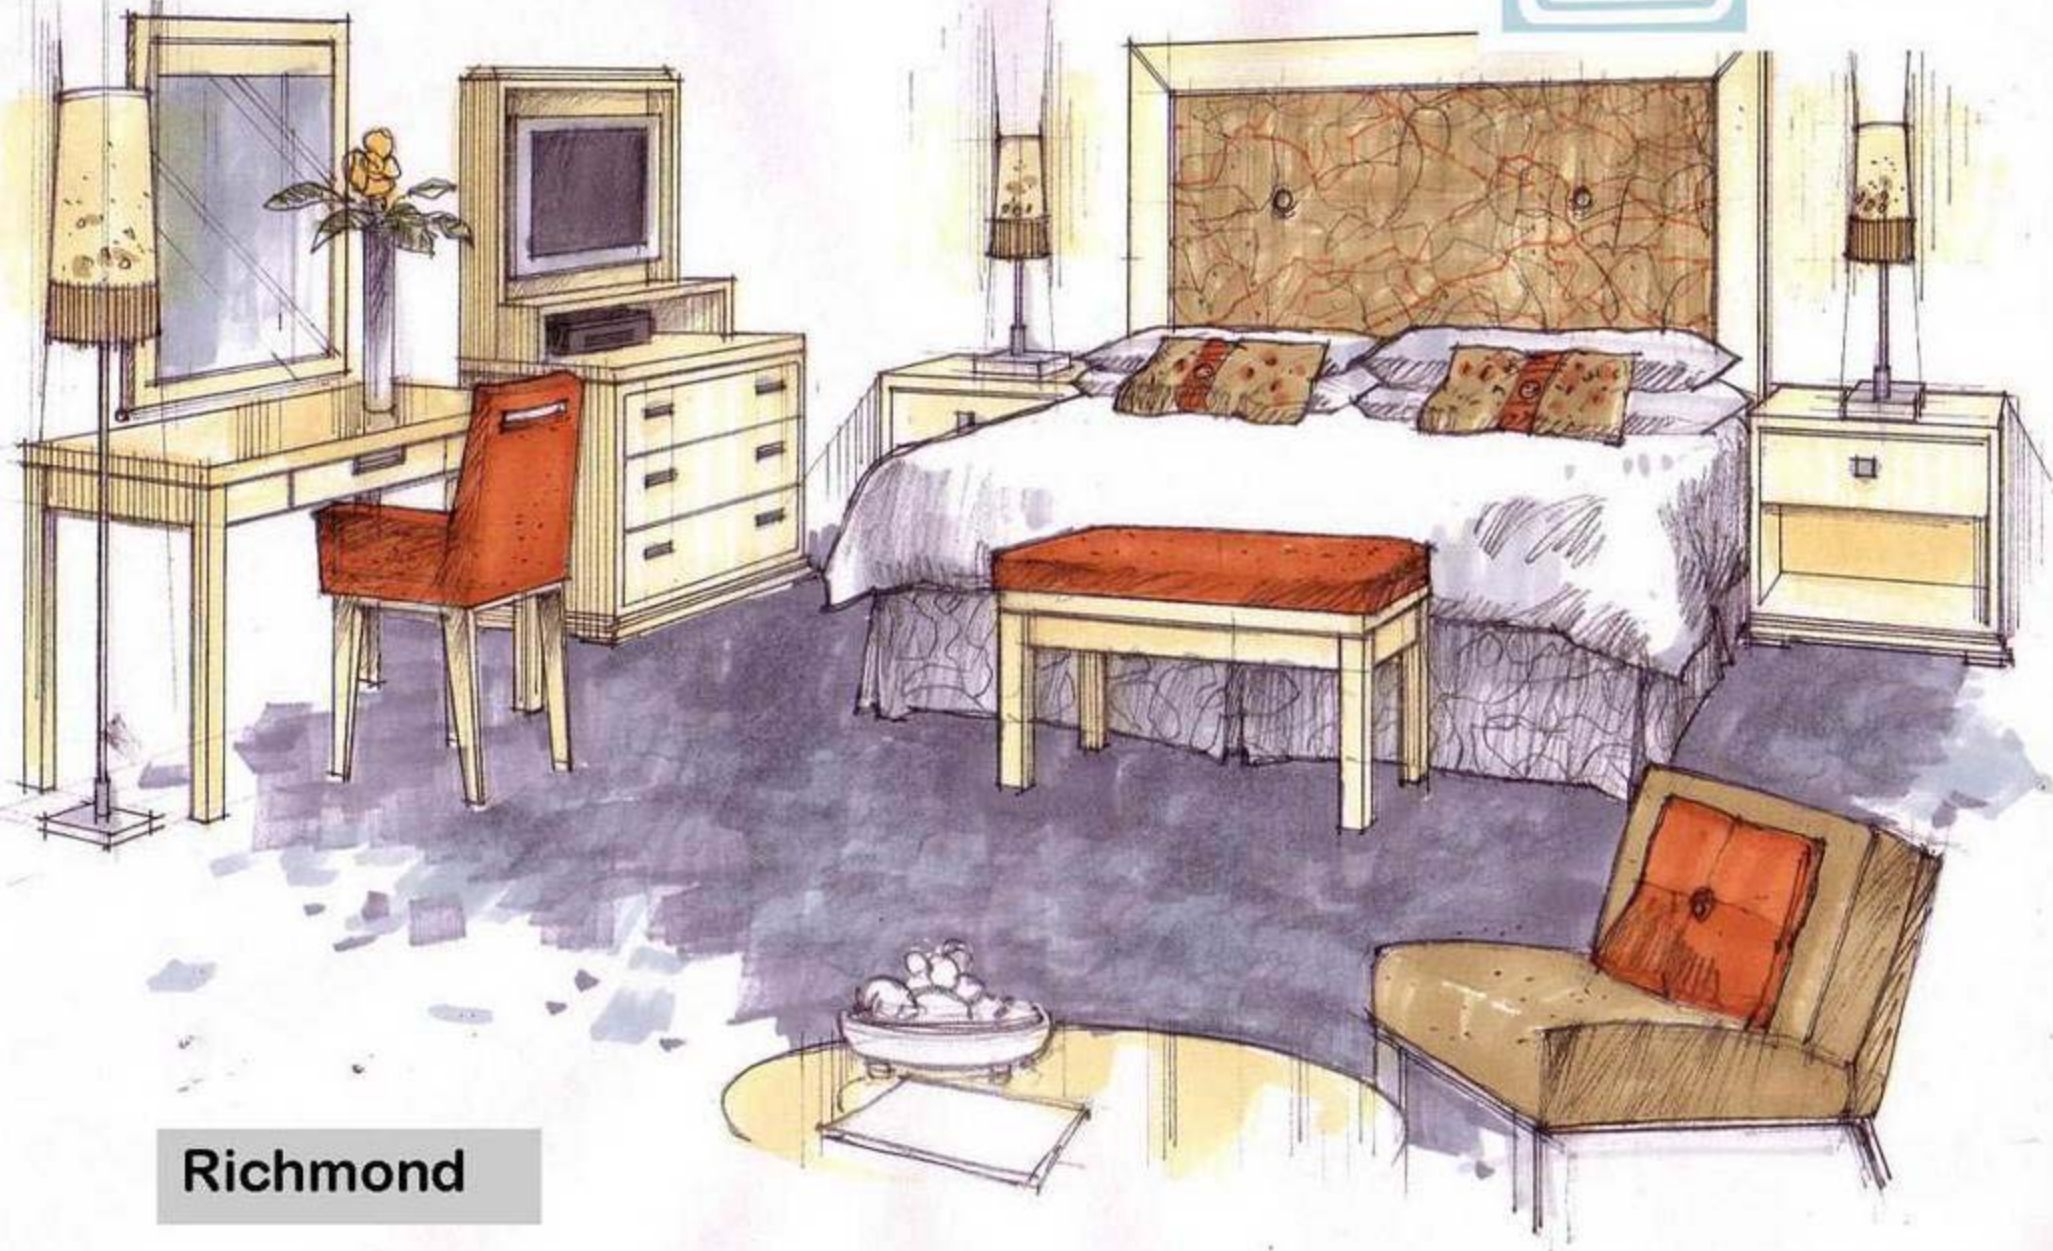

FURNITURE FOR THE HOSPITALITY INDUSTRY

hotel concepts ltd.

Richmond

Standard Pieces and Dimensions

total room solutions

RMD-100 Armoire
D24 xW40xH66 inches

RMD-101 Ex Armoire
D24xW40xH66 inches

RMD-102 Chest
D20xW38xH30 inches

RMD-103 Wardrobe
D24xW40xH72 inches

RMD-104 Fridge Chest
D24xW64xH40 inches

RMD-105 Fridge Stand
D22xW26xH53 inches

RMD-104H LCD Hutch
D6xW64xH30 inches

RMD-106 Night table
D18xW22xH24 inches

RMD-110 Chest with LCD Hutch
D20xW38xH80 inches

RMD-107 Desk
D24xW48xH30 inches

RMD-111 Lowboy
D24 xW60xH25 inches

RMD-112 Activity Table 32"

RMD-114 Parsons Table
D32xW32xH30 inches

RMD-108 Desk—no drawer
D24xW48xH30 inches

RMD-109 Ex Desk
D28xW54xH30 inches

RMD-120 Queen Headboard COM
D3xW80xH48 inches

RMD-121 Double Headboard COM
D3xW80xH48 inches

RMD-122 Mirror
D1.5xW20xH60 inches

RMD-123 Mirror
D1.5xW28xH40 inches

Richmond series