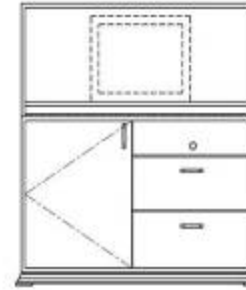

FURNITURE FOR THE HOSPITALITY INDUSTRY

hotel concepts ltd.

Richmond

Standard Pieces and Dimensions

total room solutions

RMD-100 Armoire
D24 xW40xH66 inches

RMD-101 Ex Armoire
D24xW40xH66 inches

RMD-102 Chest
D20xW38xH30 inches

RMD-103 Wardrobe
D24xW40xH72 inches

RMD-104 Fridge Chest
D24xW64xH40 inches

RMD-105 Fridge Stand
D22xW26xH53 inches

RMD-104H LCD Hutch
D6xW64xH30 inches

RMD-106 Night table
D18xW22xH24 inches

RMD-110 Chest with LCD Hutch
D20xW38xH80 inches

RMD-107 Desk
D24xW48xH30 inches

RMD-111 Lowboy
D24 xW60xH25 inches

RMD-112 Activity Table 32"

RMD-114 Parsons Table
D32xW32xH30 inches

RMD-108 Desk—no drawer
D24xW48xH30 inches

RMD-109 Ex Desk
D28xW54xH30 inches

RMD-120 Queen Headboard COM
D3xW80xH48 inches

RMD-121 Double Headboard COM
D3xW80xH48 inches

RMD-122 Mirror
D1.5xW20xH60 inches

RMD-123 Mirror
D1.5xW28xH40 inches

Richmond series