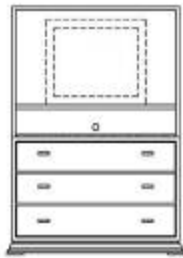

FURNITURE FOR THE HOSPITALITY INDUSTRY

hotel concepts ltd.

Richmond

Standard Pieces and Dimensions

total room solutions

RMD-100 Armoire
D24 xW40xH66 inches

RMD-101 Ex Armoire
D24xW40xH66 inches

RMD-102 Chest
D20xW38xH30 inches

RMD-103 Wardrobe
D24xW40xH72 inches

RMD-104 Fridge Chest
D24xW64xH40 inches

RMD-105 Fridge Stand
D22xW26xH53 inches

RMD-104H LCD Hutch
D6xW64xH30 inches

RMD-106 Night table
D18xW22xH24 inches

RMD-110 Chest with LCD Hutch
D20xW38xH80 inches

RMD-107 Desk
D24xW48xH30 inches

RMD-111 Lowboy
D24 xW60xH25 inches

RMD-112 Activity Table 32"

RMD-114 Parsons Table
D32xW32xH30 inches

RMD-108 Desk—no drawer
D24xW48xH30 inches

RMD-109 Ex Desk
D28xW54xH30 inches

RMD-113 Activity Table 34"
Dia 32x H30 inches

RMD-115 Coffee Table
D20xW42xH18 inches

RMD-116 End Table
D21xW24xH21 inches

RMD-117 Accent Table
Dia21xH21 inches

RMD-118 Luggage Bench
COM

RMD-119 King Headboard COM
D3xW80xH48 inches