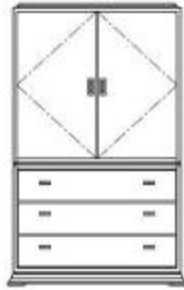

FURNITURE FOR THE HOSPITALITY INDUSTRY

hotel concepts ltd.

Richmond

Standard Pieces and Dimensions

total room solutions

RMD-100 Armoire
D24 xW40xH66 inches

RMD-101 Ex Armoire
D24xW40xH66 inches

RMD-102 Chest
D20xW38xH30 inches

RMD-103 Wardrobe
D24xW40xH72 inches

RMD-104 Fridge Chest
D24xW64xH40 inches

RMD-105 Fridge Stand
D22xW26xH53 inches

RMD-104H LCD Hutch
D6xW64xH30 inches

RMD-106 Night table
D18xW22xH24 inches

RMD-110 Chest with LCD Hutch
D20xW38xH80 inches

RMD-107 Desk
D24xW48xH30 inches

RMD-111 Lowboy
D24 xW60xH25 inches

RMD-112 Activity Table 32"

RMD-114 Parsons Table
D32xW32xH30 inches

RMD-108 Desk—no drawer
D24xW48xH30 inches

RMD-109 Ex Desk
D28xW54xH30 inches

RMD-120 Queen Headboard COM
D3xW80xH48 inches

RMD-121 Double Headboard COM
D3xW80xH48 inches

RMD-122 Mirror
D1.5xW20xH60 inches

RMD-123 Mirror
D1.5xW28xH40 inches

Richmond series