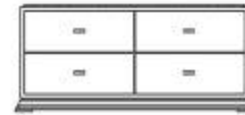

FURNITURE FOR THE HOSPITALITY INDUSTRY

hotel concepts ltd.

Richmond

Standard Pieces and Dimensions

total room solutions

RMD-100 Armoire
D24 xW40xH66 inches

RMD-101 Ex Armoire
D24xW40xH66 inches

RMD-102 Chest
D20xW38xH30 inches

RMD-103 Wardrobe
D24xW40xH72 inches

RMD-104 Fridge Chest
D24xW64xH40 inches

RMD-105 Fridge Stand
D22xW26xH53 inches

RMD-104H LCD Hutch
D6xW64xH30 inches

RMD-106 Night table
D18xW22xH24 inches

RMD-110 Chest with LCD Hutch
D20xW38xH80 inches

RMD-107 Desk
D24xW48xH30 inches

RMD-111 Lowboy
D24 xW60xH25 inches

RMD-112 Activity Table 32"

RMD-114 Parsons Table
D32xW32xH30 inches

RMD-108 Desk—no drawer
D24xW48xH30 inches

RMD-109 Ex Desk
D28xW54xH30 inches

RMD-113 Activity Table 34"
Dia 32x H30 inches

RMD-115 Coffee Table
D20xW42xH18 inches

RMD-116 End Table
D21xW24xH21 inches

RMD-117 Accent Table
Dia21xH21 inches

RMD-118 Luggage Bench
COM

RMD-119 King Headboard COM
D3xW80xH48 inches