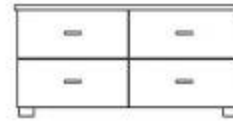

FURNITURE FOR THE HOSPITALITY INDUSTRY

hotel concepts ltd.

Sechelt

Standard Pieces and Dimensions

total room solutions

SLT-100 Armoire
D24 xW40xH66 inches

SLT-101 Ex Armoire
D24xW40xH66 inches

SLT-102 Chest
D20xW38xH30 inches

SLT-103 Wardrobe
D24xW40xH72 inches

SLT-104 Fridge Chest
D24xW64xH40 inches

SLT-105 Fridge Stand
D22xW26xH53 inches

SLT-104H LCD Hutch
D6xW64xH30 inches

SLT-106 Night table
D18xW22xH24 inches

SLT-110 Chest with LCD Hutch
D20xW38xH60 inches

SLT-107 Desk
D24xW48xH30 inches

SLT-111 Lowboy
D24 xW60xH25 inches

SLT-112 Activity Table 32"

SLT-114 Parsons Table
D32xW32xH30 inches

SLT-108 Desk—no drawer
D24xW48xH30 inches

SLT-109 Ex Desk
D28xW54xH30 inches

SLT-119 King Headboard COM
D3xW80xH48 inches

SLT-120 Queen Headboard COM
D3xW80xH48 inches

SLT-121 Double Headboard COM
D3xW80xH48 inches

SLT-123 Mirror
D1.5xW28xH40 inches

Sechelt series