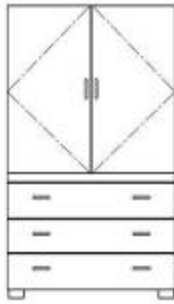

FURNITURE FOR THE HOSPITALITY INDUSTRY

hotel concepts ltd.

Sechelt

Standard Pieces and Dimensions

total room solutions

SLT-100 Armoire
D24 xW40xH66 inches

SLT-101 Ex Armoire
D24xW40xH66 inches

SLT-102 Chest
D20xW38xH30 inches

SLT-103 Wardrobe
D24xW40xH72 inches

SLT-104 Fridge Chest
D24xW64xH40 inches

SLT-105 Fridge Stand
D22xW26xH53 inches

SLT-104H LCD Hutch
D6xW64xH30 inches

SLT-106 Night table
D18xW22xH24 inches

SLT-110 Chest with LCD Hutch
D20xW38xH60 inches

SLT-107 Desk
D24xW48xH30 inches

SLT-111 Lowboy
D24 xW60xH25 inches

SLT-112 Activity Table 32"

SLT-114 Parsons Table
D32xW32xH30 inches

SLT-108 Desk—no drawer
D24xW48xH30 inches

SLT-109 Ex Desk
D28xW54xH30 inches

SLT-119 King Headboard COM
D3xW80xH48 inches

SLT-120 Queen Headboard COM
D3xW80xH48 inches

SLT-121 Double Headboard COM
D3xW80xH48 inches

SLT-123 Mirror
D1.5xW28xH40 inches

Sechelt series