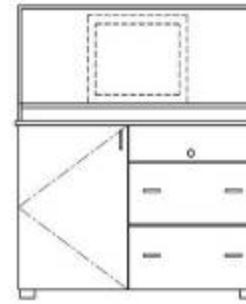

FURNITURE FOR THE HOSPITALITY INDUSTRY

hotel concepts ltd.

Sechelt

Standard Pieces and Dimensions

total room solutions

SLT-100 Armoire
D24 xW40xH66 inches

SLT-101 Ex Armoire
D24xW40xH66 inches

SLT-102 Chest
D20xW38xH30 inches

SLT-103 Wardrobe
D24xW40xH72 inches

SLT-104 Fridge Chest
D24xW64xH40 inches

SLT-105 Fridge Stand
D22xW26xH53 inches

SLT-104H LCD Hutch
D6xW64xH30 inches

SLT-106 Night table
D18xW22xH24 inches

SLT-110 Chest with LCD Hutch
D20xW38xH60 inches

SLT-107 Desk
D24xW48xH30 inches

SLT-111 Lowboy
D24 xW60xH25 inches

SLT-112 Activity Table 32"

SLT-114 Parsons Table
D32xW32xH30 inches

SLT-108 Desk—no drawer
D24xW48xH30 inches

SLT-109 Ex Desk
D28xW54xH30 inches

SLT-119 King Headboard COM
D3xW80xH48 inches

SLT-120 Queen Headboard COM
D3xW80xH48 inches

SLT-121 Double Headboard COM
D3xW80xH48 inches

SLT-123 Mirror
D1.5xW28xH40 inches

Sechelt series