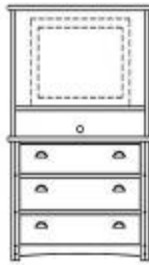

FURNITURE FOR THE HOSPITALITY INDUSTRY

hotel concepts ltd.

Sonoma

Standard Pieces and Dimensions

total room solutions

SON-100 Armoire
D24 xW40xH66 inches

SON-101 Ex Armoire
D24xW40xH66 inches

SON-102 Chest
D20xW38xH30 inches

SON-103 Wardrobe
D24xW40xH72 inches

SON-104 Fridge Chest
D24xW64xH40 inches

SON-105 Fridge Stand
D22xW26xH53 inches

SON-106 Night table
D18xW22xH24 inches

SON-110 Chest with LCD Hutch
D20xW38xH60 inches

SON-107 Desk
D24xW46xH30 inches

SON-111 Lowboy
D24 xW60xH25 inches

SON-112 Activity Table 32"

SON-114 Parsons Table
D32xW32xH30 inches

SON-108 Desk—no drawer
D24xW46xH30 inches

SON-109 Ex Desk
D28xW54xH30 inches

SON-113 Activity Table 34"
Dia 32x H30 inches

SON-115 Coffee Table
D20xW42xH18 inches

SON-116 End Table
D21xW24xH21 inches

SON-117 Accent Table
Dia21xH21 inches

SON-118 Luggage Bench
COM

SON-119 King Headboard COM
D3xW80xH48 inches

SON-120 Queen Headboard COM
D3xW80xH48 inches