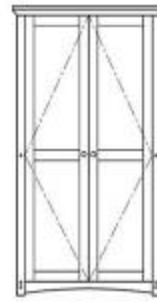

FURNITURE FOR THE HOSPITALITY INDUSTRY

hotel concepts ltd.

Sonoma

Standard Pieces and Dimensions

total room solutions

SON-100 Armoire
D24 xW40xH66 inches

SON-101 Ex Armoire
D24xW40xH66 inches

SON-102 Chest
D20xW38xH30 inches

SON-103 Wardrobe
D24xW40xH72 inches

SON-104 Fridge Chest
D24xW64xH40 inches

SON-105 Fridge Stand
D22xW26xH53 inches

SON-106 Night table
D18xW22xH24 inches

SON-110 Chest with LCD Hutch
D20xW38xH60 inches

SON-107 Desk
D24xW46xH30 inches

SON-111 Lowboy
D24 xW60xH25 inches

SON-112 Activity Table 32"

SON-114 Parsons Table
D32xW32xH30 inches

SON-108 Desk—no drawer
D24xW46xH30 inches

SON-109 Ex Desk
D28xW54xH30 inches

SON-113 Activity Table 34"
Dia 32x H30 inches

SON-115 Coffee Table
D20xW42xH18 inches

SON-116 End Table
D21xW24xH21 inches

SON-117 Accent Table
Dia21xH21 inches

SON-118 Luggage Bench
COM

SON-119 King Headboard COM
D3xW80xH48 inches

SON-120 Queen Headboard COM
D3xW80xH48 inches