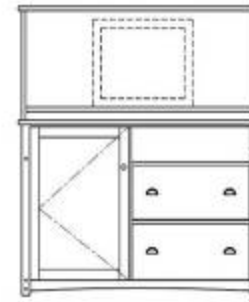

FURNITURE FOR THE HOSPITALITY INDUSTRY

hotel concepts ltd.

Sonoma

Standard Pieces and Dimensions

total room solutions

SON-100 Armoire
D24 xW40xH66 inches

SON-101 Ex Armoire
D24xW40xH66 inches

SON-102 Chest
D20xW38xH30 inches

SON-103 Wardrobe
D24xW40xH72 inches

SON-104 Fridge Chest
D24xW64xH40 inches

SON-105 Fridge Stand
D22xW26xH53 inches

SON-106 Night table
D18xW22xH24 inches

SON-110 Chest with LCD Hutch
D20xW38xH60 inches

SON-107 Desk
D24xW46xH30 inches

SON-111 Lowboy
D24 xW60xH25 inches

SON-112 Activity Table 32"

SON-114 Parsons Table
D32xW32xH30 inches

SON-108 Desk—no drawer
D24xW46xH30 inches

SON-109 Ex Desk
D28xW54xH30 inches

SON-113 Activity Table 34"
Dia 32x H30 inches

SON-115 Coffee Table
D20xW42xH18 inches

SON-116 End Table
D21xW24xH21 inches

SON-117 Accent Table
Dia21xH21 inches

SON-118 Luggage Bench
COM

SON-119 King Headboard COM
D3xW80xH48 inches

SON-120 Queen Headboard COM
D3xW80xH48 inches