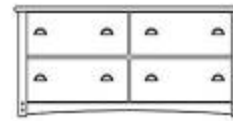

FURNITURE FOR THE HOSPITALITY INDUSTRY

hotel concepts ltd.

Sonoma

Standard Pieces and Dimensions

total room solutions

SON-100 Armoire
D24 xW40xH66 inches

SON-101 Ex Armoire
D24xW40xH66 inches

SON-102 Chest
D20xW38xH30 inches

SON-103 Wardrobe
D24xW40xH72 inches

SON-104 Fridge Chest
D24xW64xH40 inches

SON-105 Fridge Stand
D22xW26xH53 inches

SON-106 Night table
D18xW22xH24 inches

SON-110 Chest with LCD Hutch
D20xW38xH60 inches

SON-107 Desk
D24xW46xH30 inches

SON-111 Lowboy
D24 xW60xH25 inches

SON-112 Activity Table 32"

SON-114 Parsons Table
D32xW32xH30 inches

SON-108 Desk—no drawer
D24xW46xH30 inches

SON-109 Ex Desk
D28xW54xH30 inches

SON-113 Activity Table 34"
Dia 32x H30 inches