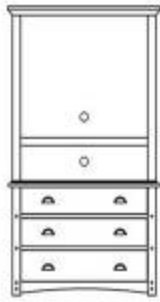

FURNITURE FOR THE HOSPITALITY INDUSTRY

hotel concepts ltd.

Sonoma

Standard Pieces and Dimensions

total room solutions

SON-100 Armoire
D24 xW40xH66 inches

SON-101 Ex Armoire
D24xW40xH66 inches

SON-102 Chest
D20xW38xH30 inches

SON-103 Wardrobe
D24xW40xH72 inches

SON-104 Fridge Chest
D24xW64xH40 inches

SON-105 Fridge Stand
D22xW26xH53 inches

SON-106 Night table
D18xW22xH24 inches

SON-110 Chest with LCD Hutch
D20xW38xH60 inches

SON-107 Desk
D24xW46xH30 inches

SON-111 Lowboy
D24 xW60xH25 inches

SON-112 Activity Table 32"

SON-114 Parsons Table
D32xW32xH30 inches

SON-108 Desk—no drawer
D24xW46xH30 inches

SON-109 Ex Desk
D28xW54xH30 inches

SON-113 Activity Table 34"
Dia 32x H30 inches

SON-121 Double Headboard COM
D3xW80xH48 inches

SON-122 Mirror
D1.5xW20xH60 inches

SON-123 Mirror
D1.5xW28xH40 inches

Sonoma series