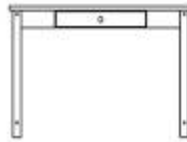

FURNITURE FOR THE HOSPITALITY INDUSTRY

hotel concepts ltd.

Sonoma

Standard Pieces and Dimensions

total room solutions

SON-100 Armoire
D24 xW40xH66 inches

SON-101 Ex Armoire
D24xW40xH66 inches

SON-102 Chest
D20xW38xH30 inches

SON-103 Wardrobe
D24xW40xH72 inches

SON-104 Fridge Chest
D24xW64xH40 inches

SON-105 Fridge Stand
D22xW26xH53 inches

SON-106 Night table
D18xW22xH24 inches

SON-110 Chest with LCD Hutch
D20xW38xH60 inches

SON-107 Desk
D24xW46xH30 inches

SON-111 Lowboy
D24 xW60xH25 inches

SON-112 Activity Table 32"

SON-114 Parsons Table
D32xW32xH30 inches

SON-108 Desk—no drawer
D24xW46xH30 inches

SON-109 Ex Desk
D28xW54xH30 inches

SON-113 Activity Table 34"
Dia 32x H30 inches

SON-115 Coffee Table
D20xW42xH18 inches

SON-116 End Table
D21xW24xH21 inches

SON-117 Accent Table
Dia21xH21 inches

SON-118 Luggage Bench
COM

SON-119 King Headboard COM
D3xW80xH48 inches

SON-120 Queen Headboard COM
D3xW80xH48 inches