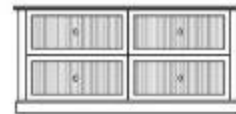

# Standard Pieces and Dimensions

total room solutions

**SUM-100 Armoire**  
D24 xW40xH66 inches

**SUM-101 Ex Armoire**  
D24xW40xH66 inches

**SUM-102 Chest**  
D20xW38xH30 inches

**SUM-103 Wardrobe**  
D24xW40xH72 inches

**SUM-104 Fridge Chest**  
D24xW64xH40 inches

**SUM-105 Fridge Stand**  
D22xW26xH53 inches

**SUM-104H LCD Hutch**  
D6xW64xH30 inches

**SUM-106 Night table**  
D18xW22xH24 inches

**SUM-110 Chest with LCD Hutch**  
D20xW38xH60 inches

**SUM-107 Desk**  
D24xW46xH30 inches

**SUM-111 Lowboy**  
D24 xW60xH25 inches

**SUM-112 Activity Table 32"**

**SUM-114 Parsons Table**  
D32xW32xH30 inches

**SUM-113 Activity Table 34"**  
Dia 32x H30 inches