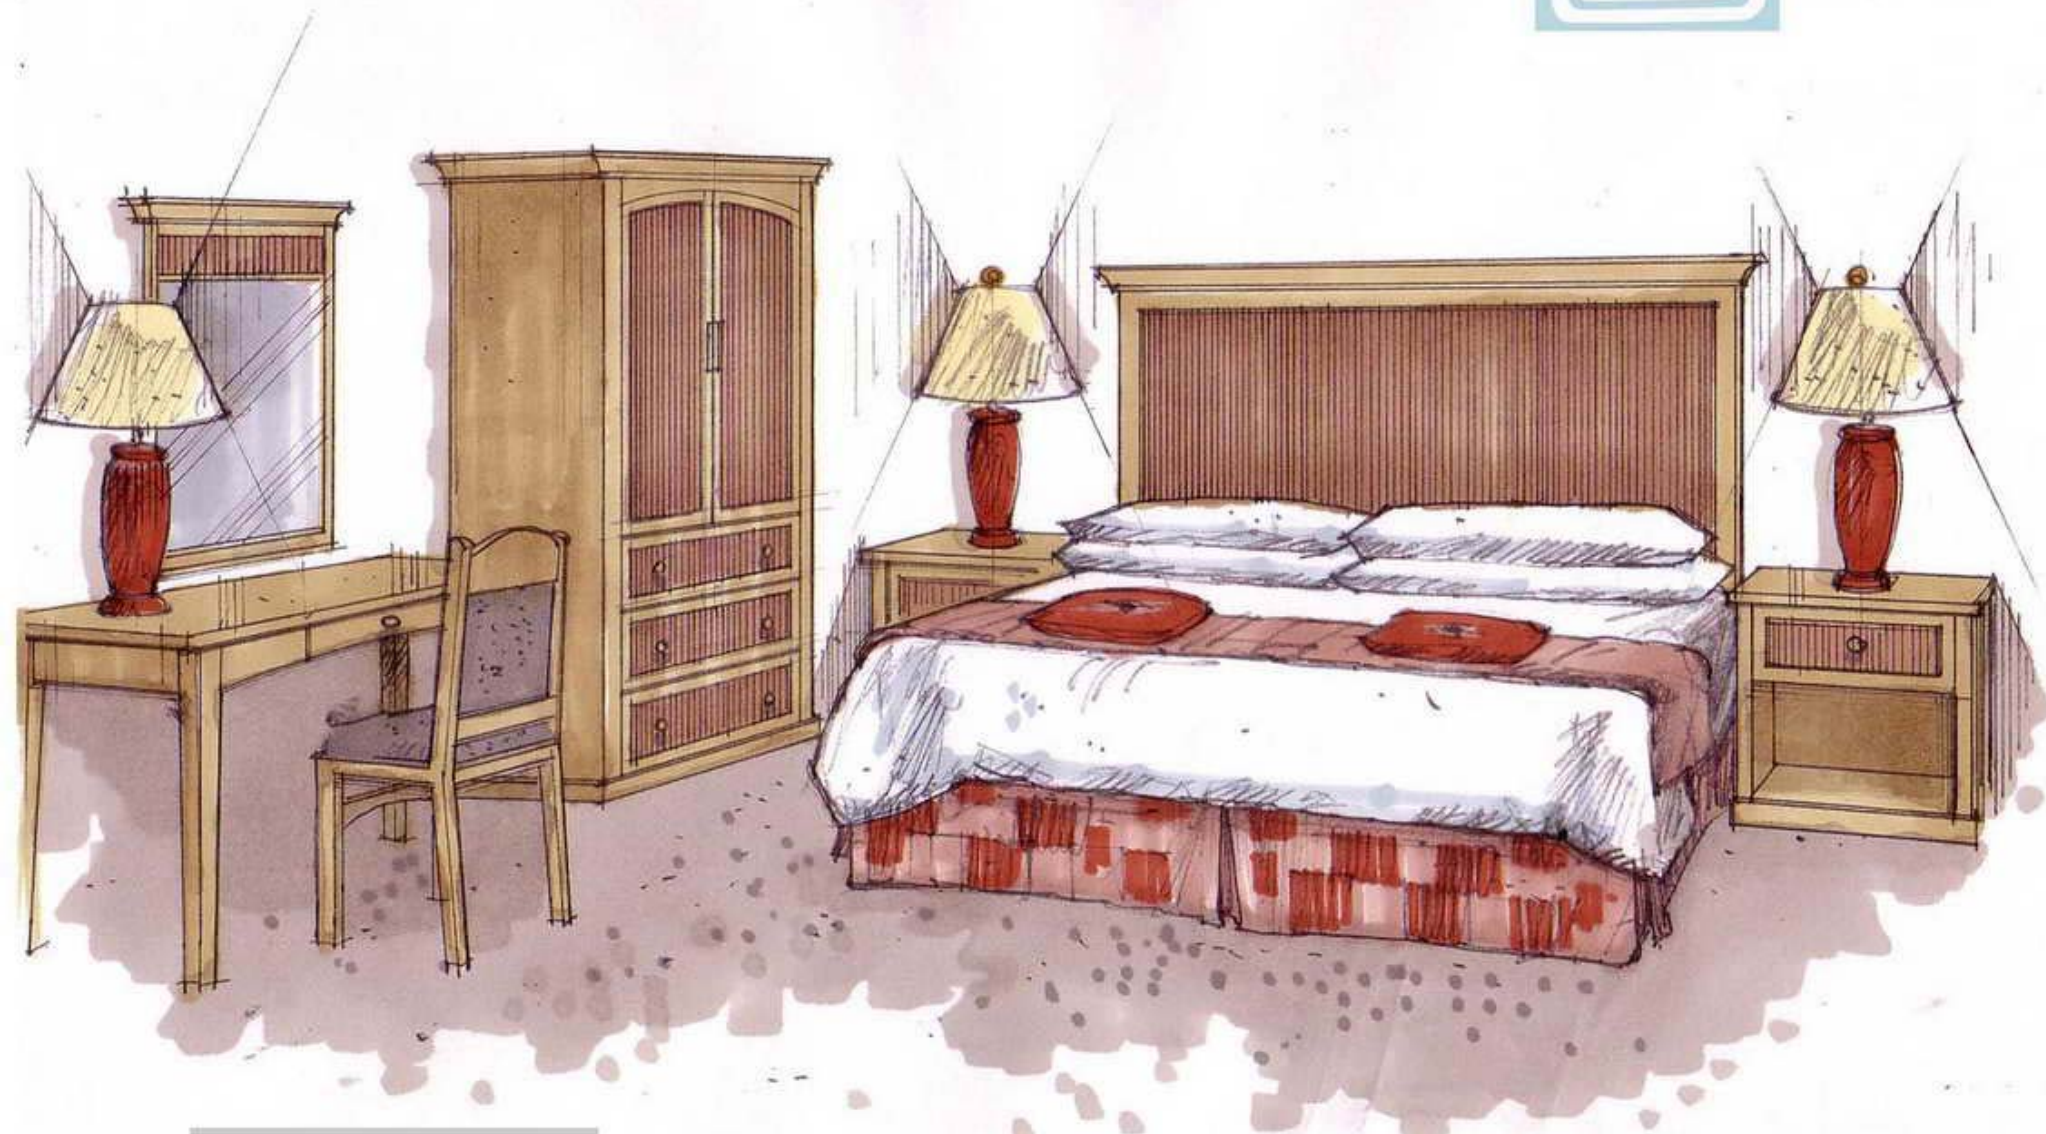

hotel concepts ltd.