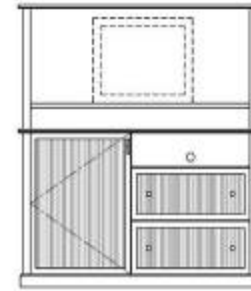

# Standard Pieces and Dimensions

total room solutions

**SUM-100 Armoire**  
D24 xW40xH66 inches

**SUM-101 Ex Armoire**  
D24xW40xH66 inches

**SUM-102 Chest**  
D20xW38xH30 inches

**SUM-103 Wardrobe**  
D24xW40xH72 inches

**SUM-104 Fridge Chest**  
D24xW64xH40 inches

**SUM-105 Fridge Stand**  
D22xW26xH53 inches

**SUM-104H LCD Hutch**  
D6xW64xH30 inches

**SUM-106 Night table**  
D18xW22xH24 inches

**SUM-110 Chest with LCD Hutch**  
D20xW38xH60 inches

**SUM-107 Desk**  
D24xW46xH30 inches

**SUM-111 Lowboy**  
D24 xW60xH25 inches

**SUM-112 Activity Table 32"**

**SUM-114 Parsons Table**  
D32xW32xH30 inches

**SUM-113 Activity Table 34"**  
Dia 32x H30 inches

**SUM-122 Mirror**  
D1.5xW20xH60 inches

**SUM-123 Mirror**  
D1.5xW28xH40 inches

**Summerland** series