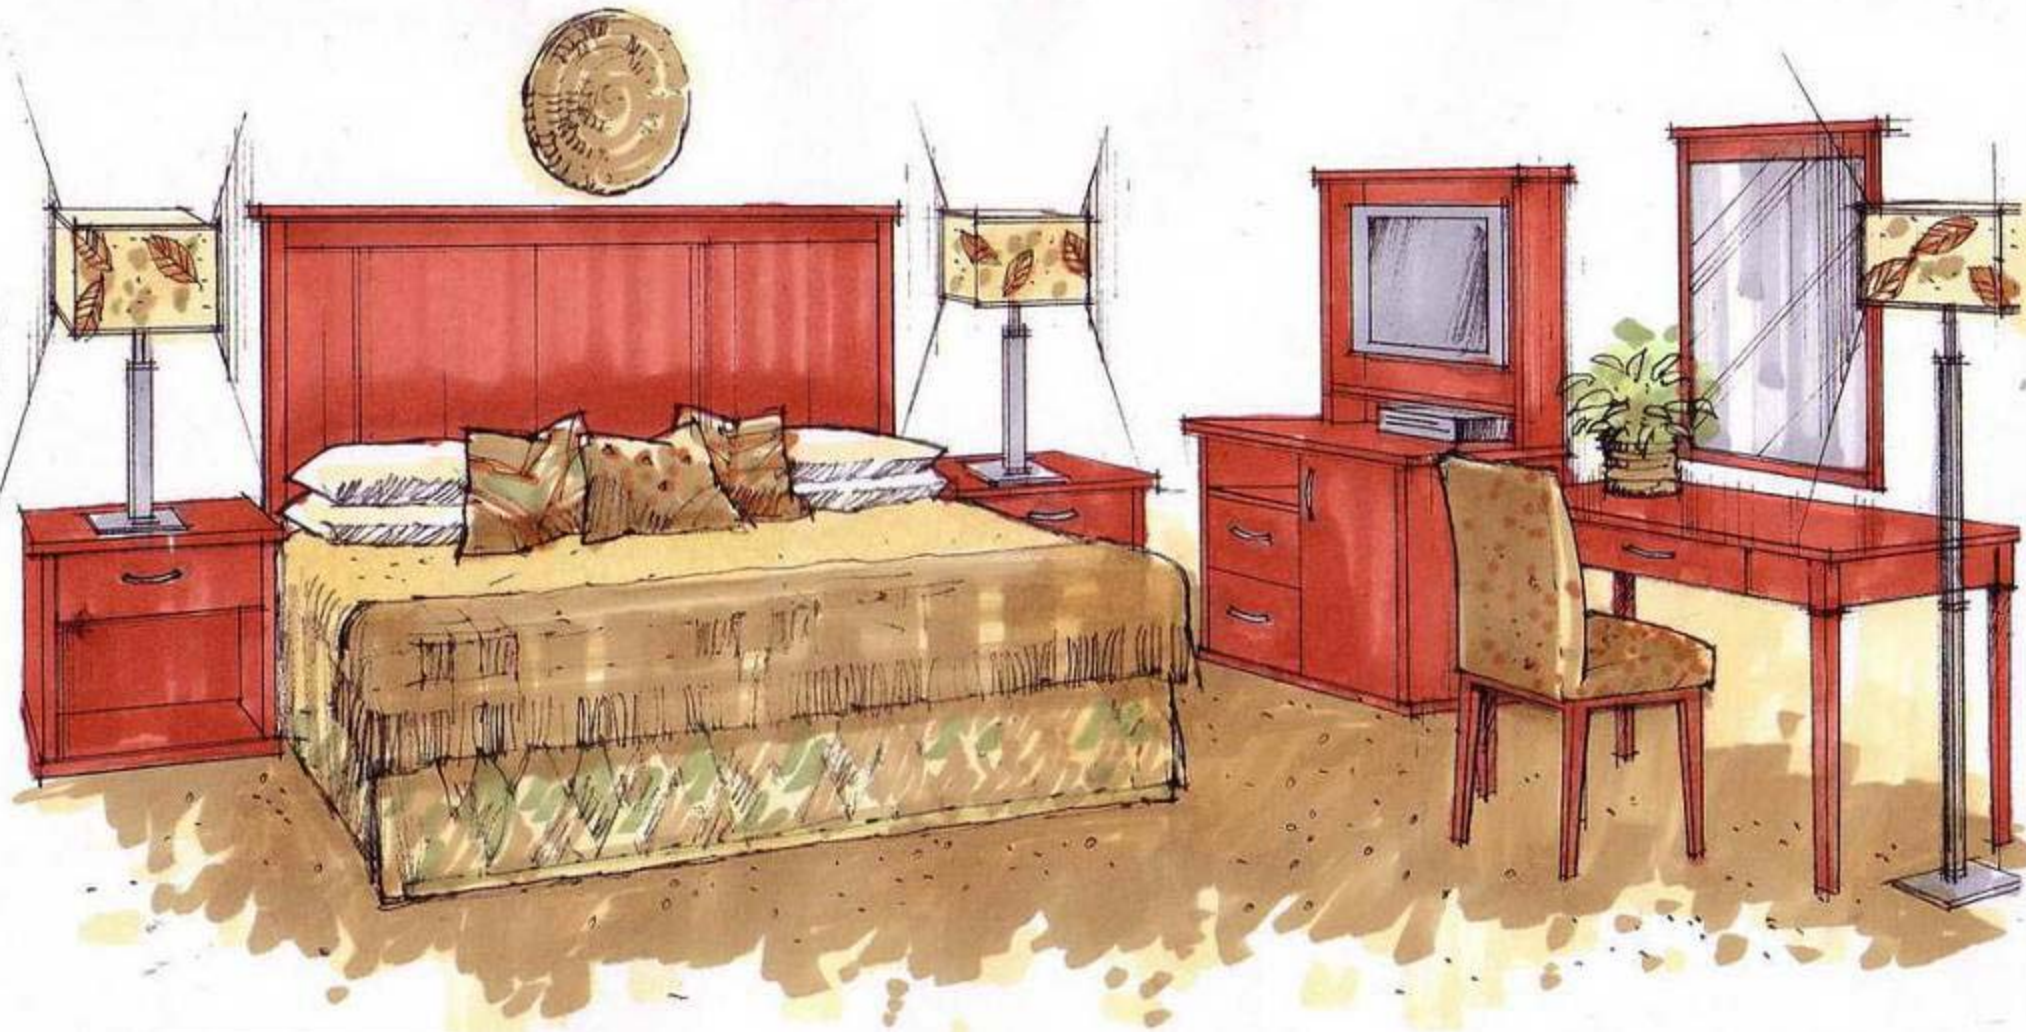

FURNITURE FOR THE HOSPITALITY INDUSTRY

hotel concepts ltd.

Valley