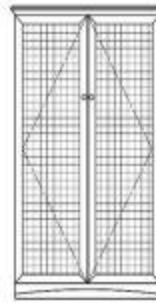

FURNITURE FOR THE HOSPITALITY INDUSTRY

hotel concepts ltd.

Victoria

Standard Pieces and Dimensions

total room solutions

VIC-100 Armoire
D24 xW40xH66 inches

VIC-101 Ex Armoire
D24xW40xH66 inches

VIC-102 Chest
D20xW38xH30 inches

VIC-103 Wardrobe
D24xW40xH72 inches

VIC-104 Fridge Chest
D24xW64xH40 inches

VIC-105 Fridge Stand
D22xW26xH53 inches

VIC-104H LCD Hutch
D6xW64xH30 inches

VIC-106 Night table
D18xW22xH24 inches

VIC-110 Chest with LCD Hutch
D20xW36xH60 inches

VIC-107 Desk
D24xW48xH30 inches

VIC-111 Lowboy
D24 xW60xH25 inches

VIC-112 Activity Table 32"
Dia 32x H30 inches

VIC-114 Parsons Table
D32xW32xH30 inches

VIC-108 Desk—no drawer
D24xW48xH30 inches

VIC109 Ex Desk
D28xW54xH30 inches

VIC-119 King Headboard COM
D3xW80xH48 inches

VIC-120 Queen Headboard COM
D3xW80xH48 inches

VIC-121 Double Headboard COM
D3xW80xH48 inches

VIC-122 Mirror
D1.5xW20xH60 inches

VIC-123 Mirror
D1.5xW28xH40 inches