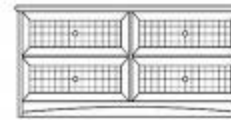

FURNITURE FOR THE HOSPITALITY INDUSTRY

hotel concepts ltd.

Victoria

Standard Pieces and Dimensions

total room solutions

VIC-100 Armoire
D24 xW40xH66 inches

VIC-101 Ex Armoire
D24xW40xH66 inches

VIC-102 Chest
D20xW38xH30 inches

VIC-103 Wardrobe
D24xW40xH72 inches

VIC-104 Fridge Chest
D24xW64xH40 inches

VIC-105 Fridge Stand
D22xW26xH53 inches

VIC-104H LCD Hutch
D6xW64xH30 inches

VIC-106 Night table
D18xW22xH24 inches

VIC-110 Chest with LCD Hutch
D20xW36xH60 inches

VIC-107 Desk
D24xW48xH30 inches

VIC-111 Lowboy
D24 xW60xH25 inches

VIC-112 Activity Table 32"
Dia 32x H30 inches

VIC-114 Parsons Table
D32xW32xH30 inches

VIC-108 Desk—no drawer
D24xW48xH30 inches

VIC109 Ex Desk
D28xW54xH30 inches

VIC-113 Activity Table 34"
Dia 32x H30 inches

VIC-115 Coffee Table
D20xW42xH18 inches

VIC-116 End Table
D21xW24xH21 inches

VIC-117 Accent Table
Dia21xH21 inches

VIC-118 Luggage Bench
COM
D18xW30xH18 inches