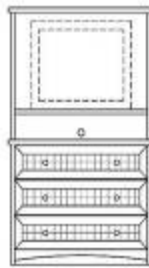

FURNITURE FOR THE HOSPITALITY INDUSTRY

hotel concepts ltd.

Victoria

Standard Pieces and Dimensions

total room solutions

VIC-100 Armoire
D24 xW40xH66 inches

VIC-101 Ex Armoire
D24xW40xH66 inches

VIC-102 Chest
D20xW38xH30 inches

VIC-103 Wardrobe
D24xW40xH72 inches

VIC-104 Fridge Chest
D24xW64xH40 inches

VIC-105 Fridge Stand
D22xW26xH53 inches

VIC-104H LCD Hutch
D6xW64xH30 inches

VIC-106 Night table
D18xW22xH24 inches

VIC-110 Chest with LCD Hutch
D20xW36xH60 inches

VIC-107 Desk
D24xW48xH30 inches

VIC-111 Lowboy
D24 xW60xH25 inches

VIC-112 Activity Table 32"
Dia 32x H30 inches

VIC-114 Parsons Table
D32xW32xH30 inches

VIC-108 Desk—no drawer
D24xW48xH30 inches

VIC109 Ex Desk
D28xW54xH30 inches

VIC-113 Activity Table 34"
Dia 32x H30 inches

VIC-115 Coffee Table
D20xW42xH18 inches

VIC-116 End Table
D21xW24xH21 inches

VIC-117 Accent Table
Dia21xH21 inches

VIC-118 Luggage Bench
COM
D18xW30xH18 inches