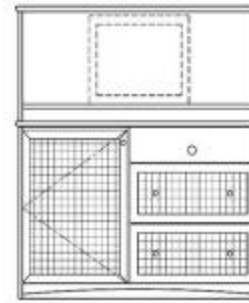

FURNITURE FOR THE HOSPITALITY INDUSTRY

hotel concepts ltd.

Victoria

Standard Pieces and Dimensions

total room solutions

VIC-100 Armoire
D24 xW40xH66 inches

VIC-101 Ex Armoire
D24xW40xH66 inches

VIC-102 Chest
D20xW38xH30 inches

VIC-103 Wardrobe
D24xW40xH72 inches

VIC-104 Fridge Chest
D24xW64xH40 inches

VIC-105 Fridge Stand
D22xW26xH53 inches

VIC-104H LCD Hutch
D6xW64xH30 inches

VIC-106 Night table
D18xW22xH24 inches

VIC-110 Chest with LCD Hutch
D20xW36xH60 inches

VIC-107 Desk
D24xW48xH30 inches

VIC-111 Lowboy
D24 xW60xH25 inches

VIC-112 Activity Table 32"
Dia 32x H30 inches

VIC-114 Parsons Table
D32xW32xH30 inches

VIC-108 Desk—no drawer
D24xW48xH30 inches

VIC109 Ex Desk
D28xW54xH30 inches

VIC-119 King Headboard COM
D3xW80xH48 inches

VIC-120 Queen Headboard COM
D3xW80xH48 inches

VIC-121 Double Headboard COM
D3xW80xH48 inches

VIC-122 Mirror
D1.5xW20xH60 inches

VIC-123 Mirror
D1.5xW28xH40 inches