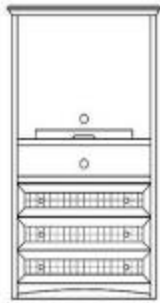

FURNITURE FOR THE HOSPITALITY INDUSTRY

hotel concepts ltd.

Victoria

Standard Pieces and Dimensions

total room solutions

VIC-100 Armoire
D24 xW40xH66 inches

VIC-101 Ex Armoire
D24xW40xH66 inches

VIC-102 Chest
D20xW38xH30 inches

VIC-103 Wardrobe
D24xW40xH72 inches

VIC-104 Fridge Chest
D24xW64xH40 inches

VIC-105 Fridge Stand
D22xW26xH53 inches

VIC-104H LCD Hutch
D6xW64xH30 inches

VIC-106 Night table
D18xW22xH24 inches

VIC-110 Chest with LCD Hutch
D20xW36xH60 inches

VIC-107 Desk
D24xW48xH30 inches

VIC-111 Lowboy
D24 xW60xH25 inches

VIC-112 Activity Table 32"
Dia 32x H30 inches

VIC-114 Parsons Table
D32xW32xH30 inches

VIC-108 Desk—no drawer
D24xW48xH30 inches

VIC109 Ex Desk
D28xW54xH30 inches

VIC-119 King Headboard COM
D3xW80xH48 inches

VIC-120 Queen Headboard COM
D3xW80xH48 inches

VIC-121 Double Headboard COM
D3xW80xH48 inches

VIC-122 Mirror
D1.5xW20xH60 inches

VIC-123 Mirror
D1.5xW28xH40 inches