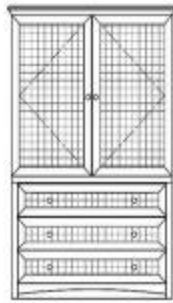

FURNITURE FOR THE HOSPITALITY INDUSTRY

hotel concepts ltd.

Victoria

Standard Pieces and Dimensions

total room solutions

VIC-100 Armoire
D24 xW40xH66 inches

VIC-101 Ex Armoire
D24xW40xH66 inches

VIC-102 Chest
D20xW38xH30 inches

VIC-103 Wardrobe
D24xW40xH72 inches

VIC-104 Fridge Chest
D24xW64xH40 inches

VIC-105 Fridge Stand
D22xW26xH53 inches

VIC-104H LCD Hutch
D6xW64xH30 inches

VIC-106 Night table
D18xW22xH24 inches

VIC-110 Chest with LCD Hutch
D20xW36xH60 inches

VIC-107 Desk
D24xW48xH30 inches

VIC-111 Lowboy
D24 xW60xH25 inches

VIC-112 Activity Table 32"
Dia 32x H30 inches

VIC-114 Parsons Table
D32xW32xH30 inches

VIC-108 Desk—no drawer
D24xW48xH30 inches

VIC109 Ex Desk
D28xW54xH30 inches

VIC-119 King Headboard COM
D3xW80xH48 inches

VIC-120 Queen Headboard COM
D3xW80xH48 inches

VIC-121 Double Headboard COM
D3xW80xH48 inches

VIC-122 Mirror
D1.5xW20xH60 inches

VIC-123 Mirror
D1.5xW28xH40 inches