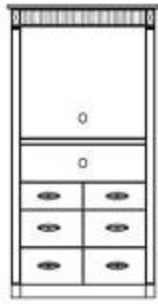

FURNITURE FOR THE HOSPITALITY INDUSTRY

hotel concepts ltd.

Westminster

Standard Pieces and Dimensions

total room solutions

WST-100 Armoire
D24 xW40xH66 inches

WST-101 Ex Armoire
D24xW40xH66 inches

WST-102 Chest
D20xW38xH30 inches

VWST103 Wardrobe
D24xW40xH72 inches

WST-104 Fridge Chest
D24xW64xH40 inches

WST-105 Fridge Stand
D22xW26xH53 inches

WST-104H LCD Hutch
D6xW64xH30 inches

WST-106 Night table
D18xW22xH24 inches

WST-110 Chest with LCD Hutch
D20xW36xH60 inches

WST-107 Desk
D24xW48xH30 inches

WST-111 Lowboy
D24 xW60xH25 inches

WST-112 Activity Table 32"
Dia 32x H30 inches

WST-114 Parsons Table
D32xW32xH30 inches

WST-108 Desk—no drawer
D24xW48xH30 inches

WST-109 Ex Desk
D28xW54xH30 inches

WST-119 King Headboard COM
D3xW80xH48 inches

WST-120 Queen Headboard COM
D3xW80xH48 inches

WST-121 Double Headboard COM
D3xW80xH48 inches

WST-122 Mirror
D1.5xW20xH60 inches

WST-123 Mirror
D1.5xW28xH40 inches