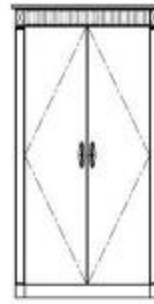

FURNITURE FOR THE HOSPITALITY INDUSTRY

hotel concepts ltd.

Westminster

Standard Pieces and Dimensions

total room solutions

WST-100 Armoire
D24 xW40xH66 inches

WST-101 Ex Armoire
D24xW40xH66 inches

WST-102 Chest
D20xW38xH30 inches

VWST103 Wardrobe
D24xW40xH72 inches

WST-104 Fridge Chest
D24xW64xH40 inches

WST-105 Fridge Stand
D22xW26xH53 inches

WST-104H LCD Hutch
D6xW64xH30 inches

WST-106 Night table
D18xW22xH24 inches

WST-110 Chest with LCD Hutch
D20xW36xH60 inches

WST-107 Desk
D24xW48xH30 inches

WST-111 Lowboy
D24 xW60xH25 inches

WST-112 Activity Table 32"
Dia 32x H30 inches

WST-114 Parsons Table
D32xW32xH30 inches

WST-108 Desk—no drawer
D24xW48xH30 inches

WST-109 Ex Desk
D28xW54xH30 inches

WST-119 King Headboard COM
D3xW80xH48 inches

WST-120 Queen Headboard COM
D3xW80xH48 inches

WST-121 Double Headboard COM
D3xW80xH48 inches

WST-122 Mirror
D1.5xW20xH60 inches

WST-123 Mirror
D1.5xW28xH40 inches