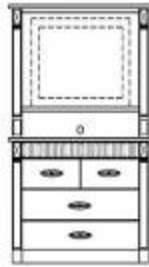

FURNITURE FOR THE HOSPITALITY INDUSTRY

hotel concepts ltd.

Westminster

Standard Pieces and Dimensions

total room solutions

WST-100 Armoire
D24 xW40xH66 inches

WST-101 Ex Armoire
D24xW40xH66 inches

WST-102 Chest
D20xW38xH30 inches

VWST103 Wardrobe
D24xW40xH72 inches

WST-104 Fridge Chest
D24xW64xH40 inches

WST-105 Fridge Stand
D22xW26xH53 inches

WST-104H LCD Hutch
D6xW64xH30 inches

WST-106 Night table
D18xW22xH24 inches

WST-110 Chest with LCD Hutch
D20xW36xH60 inches

WST-107 Desk
D24xW48xH30 inches

WST-111 Lowboy
D24 xW60xH25 inches

WST-112 Activity Table 32"
Dia 32x H30 inches

WST-114 Parsons Table
D32xW32xH30 inches

WST-108 Desk—no drawer
D24xW48xH30 inches

WST-109 Ex Desk
D28xW54xH30 inches

WST-113 Activity Table 34"
Dia 32x H30 inches

WST-115 Coffee Table
D20xW42xH18 inches

WST-116 End Table
D21xW24xH21 inches

WST-117 Accent Table
Dia21xH21 inches

WST-118 Luggage Bench COM
D18xW30xH18 inches