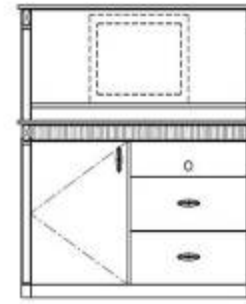

FURNITURE FOR THE HOSPITALITY INDUSTRY

hotel concepts ltd.

Westminster

Standard Pieces and Dimensions

total room solutions

WST-100 Armoire
D24 xW40xH66 inches

WST-101 Ex Armoire
D24xW40xH66 inches

WST-102 Chest
D20xW38xH30 inches

VWST103 Wardrobe
D24xW40xH72 inches

WST-104 Fridge Chest
D24xW64xH40 inches

WST-105 Fridge Stand
D22xW26xH53 inches

WST-104H LCD Hutch
D6xW64xH30 inches

WST-106 Night table
D18xW22xH24 inches

WST-110 Chest with LCD Hutch
D20xW36xH60 inches

WST-107 Desk
D24xW48xH30 inches

WST-111 Lowboy
D24 xW60xH25 inches

WST-112 Activity Table 32"
Dia 32x H30 inches

WST-114 Parsons Table
D32xW32xH30 inches

WST-108 Desk—no drawer
D24xW48xH30 inches

WST-109 Ex Desk
D28xW54xH30 inches

WST-119 King Headboard COM
D3xW80xH48 inches

WST-120 Queen Headboard COM
D3xW80xH48 inches

WST-121 Double Headboard COM
D3xW80xH48 inches

WST-122 Mirror
D1.5xW20xH60 inches

WST-123 Mirror
D1.5xW28xH40 inches